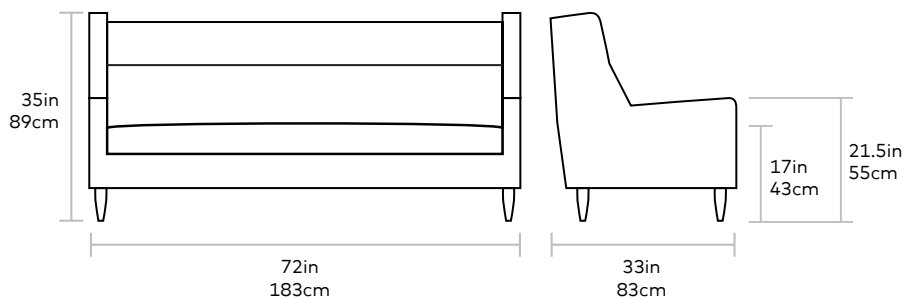

Carmichael LOFT Sofa

Seat Height 17in | 43cm
Seat Depth 21in | 53cm

UPHOLSTERY > Fabric
LEGS > Solid Wood Walnut Finish

Part of the Loft Series from Gus* Modern, the Carmichael Loft Sofa fuses traditional and contemporary sensibilities, bringing clean lines to a classic style. At 72" wide, this design is perfectly suited for condos, apartments, and spaces where every square foot counts. It features solid Ash legs. Made with FSC-Certified wood in support of responsible forest management. It is also available as a chair.