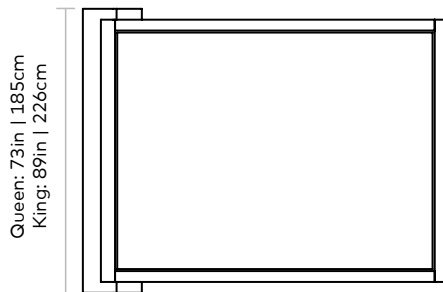

Carmichael Bed

UPHOLSTERY > Fabric
LEGS > Solid Wood Walnut Finish

The Carmichael Bed fuses traditional and contemporary sensibilities, bringing clean, modern lines to a classic style. The design features a fully upholstered headboard, footboard and side rails, with elegant, tapered solid wood legs. The bed includes a sturdy mattress suspension system which eliminates the need for a box spring. Wood components used in the frame and legs are FSC-Certified, in support of responsible forest management.