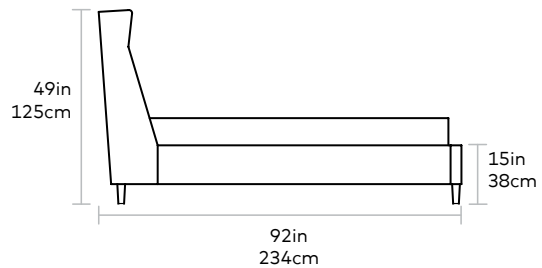

Carmichael Bed

UPHOLSTERY > Fabric
LEGS > Solid Wood Walnut Finish

The Carmichael Bed fuses traditional and contemporary sensibilities, bringing clean, modern lines to a classic style. The design features a fully upholstered headboard, footboard and side rails, with elegant, tapered solid wood legs. The bed includes a sturdy mattress suspension system which eliminates the need for a box spring. Wood components used in the frame and legs are FSC-Certified, in support of responsible forest management.