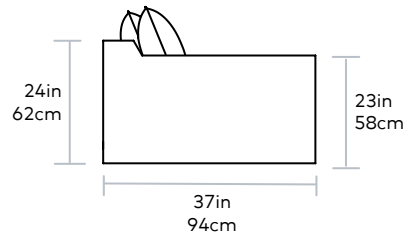

Carmel Sofa

Seat Height 18in | 45cm
Seat Depth 23in | 59cm

UPHOLSTERY > Fabric

LEGS > Inset Solid Wood Block Feet

The Carmel Sofa, embodies the laid-back coastal lifestyle, with a deep seat and loose, luxurious back cushions, perfect for relaxed lounging. The Carmel is both environmentally and family-friendly, with machine washable slipcovers and PET filled cushions. This sofa is constructed with kiln-dried FSC®-Certified wood, in support of responsible forest management.