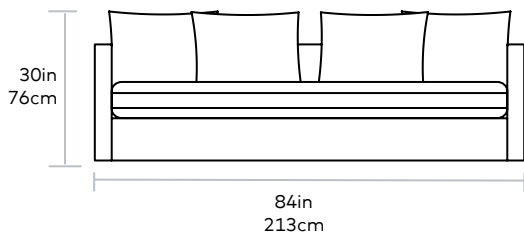

Carmel Sofa

Seat Height 18in | 45cm
Seat Depth 23in | 59cm

UPHOLSTERY > Fabric

LEGS > Inset Solid Wood Block Feet

The Carmel Sofa, embodies the laid-back coastal lifestyle, with a deep seat and loose, luxurious back cushions, perfect for relaxed lounging. The Carmel is both environmentally and family-friendly, with machine washable slipcovers and PET filled cushions. This sofa is constructed with kiln-dried FSC®-Certified wood, in support of responsible forest management.