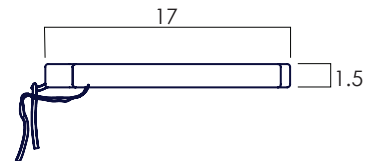

WIDTH: 16 in
DEPTH: 17 in
THICKNESS: 1.5 in

2023 Finishes:

- Cream Fabric (CR)
- Cloud Grey Fabric (CL)

CR

CL

2023
sales@ftsny.com
www.ftsny.com