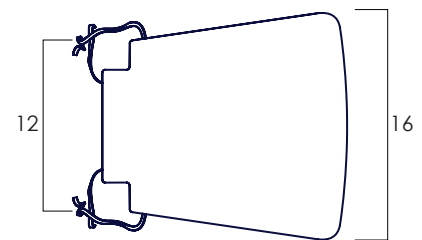

WIDTH: 16 in
DEPTH: 17 in
THICKNESS: 1.5 in

2023 Finishes:

- Cream Fabric (CR)
- Cloud Grey Fabric (CL)

CR

CL

2023
sales@ftsny.com
www.ftsny.com