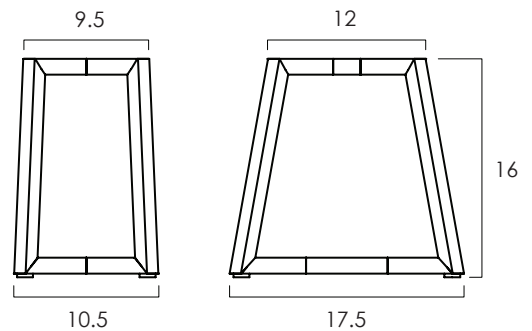

FROM THE SOURCE handcrafted
furniture

CIPHER SIDE TABLE BASE

- Cipher base is welded from 1.25 inch iron tubing. With its tapered shape, it can be flipped and used with either side up. Equipped with removable adjustable levelers.
- This size base is recommended for the tops 11 - 20 in wide x 18 - 32 in long. Best suited for a side table use.
- Clear finish for indoor use.
- The base is provided with brackets to attach the top.
- More sizes are available in the Cipher collection.
- Hand made in Central Java, Indonesia.

WIDTH: 12 / 17.5 in
DEPTH: 9.5 / 10.5 in
HEIGHT: 16 in

2022 Finishes:

- Clear Iron (RC)
- Stainless Steel Brushed (EX)

EX

RC

2022
sales@ftsny.com
www.ftsny.com