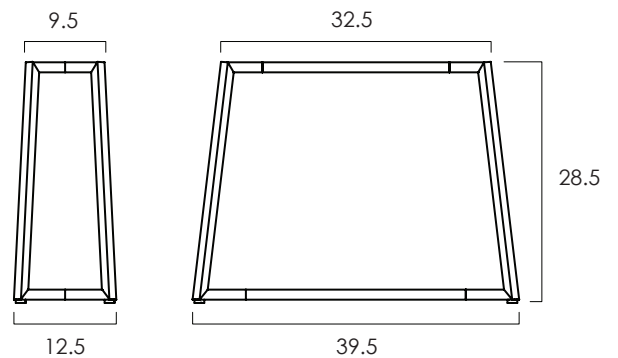

FROM THE SOURCE handcrafted
furniture

CIPHER CONSOLE BASE

- Cipher base is welded from 1.25 inch iron tubing. With its tapered shape, it can be flipped and used with either side up. Equipped with removable adjustable levelers.
- This size is suitable for rectangular tops 13 - 24 in wide x 40 - 72 in long. Best suited for a console or a sofa table use.
- Clear finish for indoor use.
- The base is provided with brackets to attach the top.
- More sizes are available in the Cipher collection.
- Hand made in Central Java, Indonesia.

WIDTH: 32.5 / 39.5 in
DEPTH: 9.5 / 12.5 in
HEIGHT: 28.5 in

2022 Finishes:

- Clear Iron (RC)
- Stainless Steel Brushed (EX)

EX

RC

2022
sales@ftsny.com
www.ftsny.com