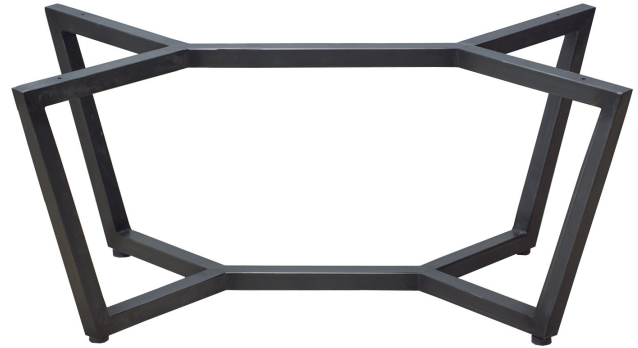

FROM THE SOURCE handcrafted
furniture

CIPHER COFFEE TABLE BASE

- Cipher base is welded from 1.25 inch iron tubing. With its tapered shape, it can be flipped and used with either side up. Equipped with removable adjustable levelers.
- This size base is recommended for the tops 18 - 32 in wide x 35 - 60 in long. Best suited for a coffee table use.
- Clear finish for indoor use.
- The base is provided with brackets to attach the top.
- More sizes are available in the Cipher collection.
- Hand made in Central Java, Indonesia.

WIDTH: 27 / 34 in
DEPTH: 15 / 18 in
HEIGHT: 16 in

2022 Finishes:

- Clear Iron (RC)
- Stainless Steel Brushed (EX)

EX

RC

2022
sales@ftsny.com
www.ftsny.com