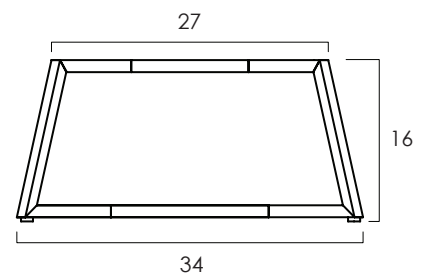

FROM THE SOURCE handcrafted
furniture

CIPHER COFFEE TABLE BASE

- Cipher base is welded from 1.25 inch iron tubing. With its tapered shape, it can be flipped and used with either side up. Equipped with removable adjustable levelers.
- This size base is recommended for the tops 18 - 32 in wide x 35 - 60 in long. Best suited for a coffee table use.
- Clear finish for indoor use.
- The base is provided with brackets to attach the top.
- More sizes are available in the Cipher collection.
- Hand made in Central Java, Indonesia.

WIDTH: 27 / 34 in
DEPTH: 15 / 18 in
HEIGHT: 16 in

2022 Finishes:

- Clear Iron (RC)
- Stainless Steel Brushed (EX)

EX

RC

2022
sales@ftsny.com
www.ftsny.com