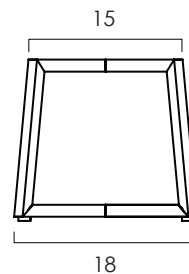

FROM THE SOURCE handcrafted
furniture

CIPHER COFFEE TABLE BASE

- Cipher base is welded from 1.25 inch iron tubing. With its tapered shape, it can be flipped and used with either side up. Equipped with removable adjustable levelers.
- This size base is recommended for the tops 18 - 32 in wide x 35 - 60 in long. Best suited for a coffee table use.
- Clear finish for indoor use.
- The base is provided with brackets to attach the top.
- More sizes are available in the Cipher collection.
- Hand made in Central Java, Indonesia.

WIDTH: 27 / 34 in
DEPTH: 15 / 18 in
HEIGHT: 16 in

2022 Finishes:

- Clear Iron (RC)
- Stainless Steel Brushed (EX)

EX

RC

2022
sales@ftsny.com
www.ftsny.com