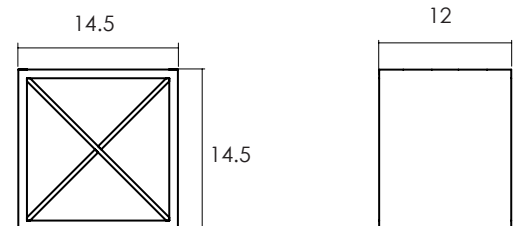

WIDTH: 14.5 in  
DEPTH: 12 in  
HEIGHT: 14.5 in

2022 Finishes:

- Teak Natural (TN)
- Teak Tinted (TT)

TN

TT

2022  
sales@ftsny.com  
www.ftsny.com