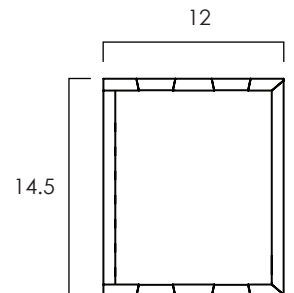

WIDTH: 14.5 in
DEPTH: 12 in
HEIGHT: 14.5 in

2022 Finishes:

- Teak Natural (TN)
- Teak Tinted (TT)
- Mango Mist (G6)

TN

TT

G6

2022
sales@ftsny.com
www.ftsny.com