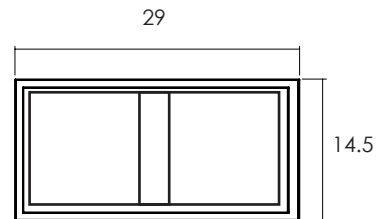

WIDTH: 29 in
DEPTH: 16 in
HEIGHT: 14.5 in

2022 Finishes:

- Teak Natural (TN)
- Teak Tinted (TT)
- Mango Mist (G6)

TN

TT

G6

2022
sales@ftsny.com
www.ftsny.com