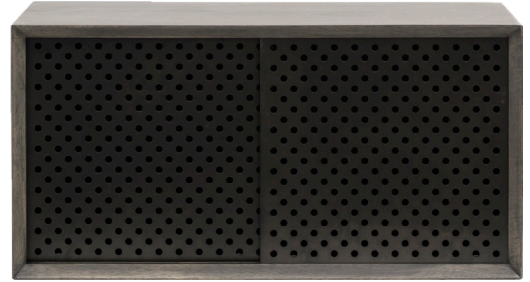

FROM THE SOURCE handcrafted
furniture

CIAO BOX WITH METAL SLIDING DOORS 29 in

- Ciao is a series of modular storage designed for multiple applications. They have distinct beveled edges and showcase dovetail joinery. Ciao components can be used within our customizable Apollo system, stand alone or combined with other bases.

- The solid wood Box with sliding perforated metal doors has bevel on the front and features airy design that is perfect for storing electronics.

- Clear finished for indoor use.

- All wood is sustainably sourced from local plantations. Hand made in Central Java, Indonesia.

WIDTH: 29 in
DEPTH: 16 in
HEIGHT: 14.5 in

2022 Finishes:

- Teak Natural (TN)
- Teak Tinted (TT)
- Mango Mist (G6)

TN

TT

G6

2022
sales@ftsny.com
www.ftsny.com