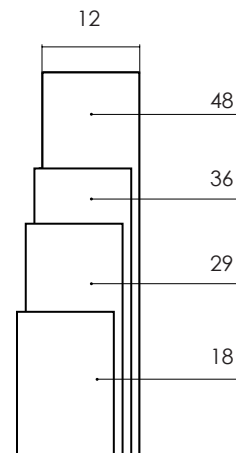

FROM THE SOURCE handcrafted
furniture

CIAO SHELF 18 / 29 / 36 / 48 in

- Ciao is a series of modular storage designed for multiple applications. They have distinct beveled edges. Ciao components can be used within our customizable Apollo system, or combined with other fixtures.
- The solid wood Ciao shelf is a basic shelf that has a bevel at the front. It is designed to fit perfectly in our Apollo system, or can be used with brackets that are 8 - 11 in deep.
- Shelves come in 4 standard lengths.
- Clear finished for indoor use.
- All wood is sustainably sourced from local plantations. Hand made in Central Java, Indonesia.

WIDTH: 18 / 29 / 36 / 48 in
DEPTH: 12 in
THICKNESS: 0.75 in

- 2022 Finishes:
- Teak Natural (TN)
 - Teak Tinted (TT)
 - Mango Mist (G6)

TN

TT

G6

2022
sales@ftsny.com
www.ftsny.com