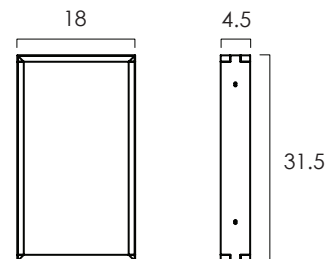

FROM THE SOURCE handcrafted
furniture

CIAO MIRROR 18 x 31.5 in

- Ciao is a series of modular storage designed for multiple applications. They have distinct beveled edges and showcase dovetail joinery. Ciao components can be used within our customizable Apollo system or in other applications.

- The solid wood mirror component features a small ledge inside the frame for storage. It can be mounted on Apollo System uprights or hung on the wall (additional hardware required).

- Available in two sizes.

- Clear finished for indoor use.

- All wood is sustainably sourced from local plantations. Hand made in Central Java, Indonesia.

WIDTH: 14.5 / 18 in

DEPTH: 4.5 in

HEIGHT: 60 / 31.5 in

2022 Finishes:

- Teak Natural (TN)

- Teak Tinted (TT)

TN

TT

2022
sales@ftsny.com
www.ftsny.com