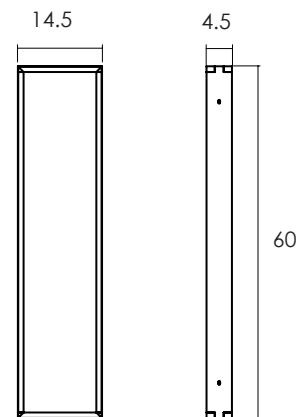

2022
sales@ftsny.com
www.ftsny.com