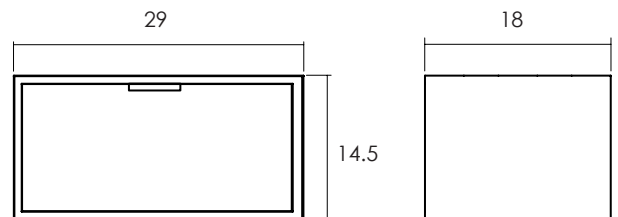

FROM THE SOURCE handcrafted
furniture

CIAO FILE CABINET 29 in

- Ciao is a series of modular storage designed for multiple applications. They have distinct beveled edges and showcase dovetail joinery. Ciao components can be used within our customizable Apollo system, stand alone or combined with other bases.
- The solid wood File Drawer with bevel at the front features a fully extendable drawer that fits standard letter sized files. It comes with preinstalled rails to hang files that are oriented left to right. The Drawer is also available in a 18 in wide version.
- The Drawer is a tipping hazard when not secured properly; if not used within our Apollo system, we recommend to attach it to the wall or another fixture.
- Clear finished for indoor use.
- All wood is sustainably sourced from local plantations. Hand made in Central Java, Indonesia.

WIDTH: 29 in
DEPTH: 18 in
HEIGHT: 14.5 in

- 2022 Finishes:
- Teak Natural (TN)
 - Teak Tinted (TT)

TN

TT

2022
sales@ftsny.com
www.ftsny.com