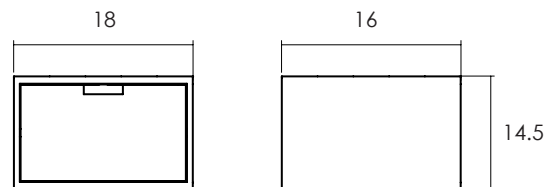

WIDTH: 18 in  
DEPTH: 16 in  
HEIGHT: 14.5 in

- 2022 Finishes:
- Teak Natural (TN)
  - Teak Tinted (TT)

TN

TT

2022  
sales@ftsny.com  
www.ftsny.com