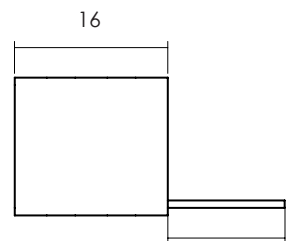

WIDTH: 29 in
DEPTH: 16 in
HEIGHT: 14.5 in

- 2022 Finishes:
- Teak Natural (TN)
 - Teak Tinted (TT)
 - Mango Mist (G6)

TN

TT

G6

12

2022
sales@ftsny.com
www.ftsny.com