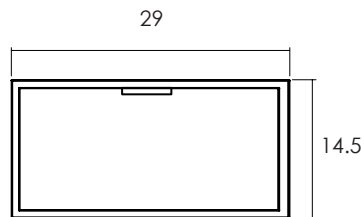

WIDTH: 29 in
DEPTH: 16 in
HEIGHT: 14.5 in

- 2022 Finishes:
- Teak Natural (TN)
 - Teak Tinted (TT)
 - Mango Mist (G6)

TN

TT

G6

12

2022
sales@ftsny.com
www.ftsny.com