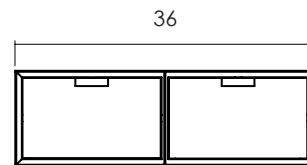

WIDTH: 38 / 48 in  
DEPTH: 18 in  
HEIGHT: 11.5 in

- 2022 Finishes:
- Teak Natural (TN)
  - Teak Tinted (TT)

TN

TT

2022  
sales@ftsny.com  
www.ftsny.com