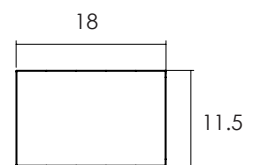

WIDTH: 38 / 48 in  
DEPTH: 18 in  
HEIGHT: 11.5 in

- 2022 Finishes:
- Teak Natural (TN)
  - Teak Tinted (TT)

TN

TT

2022  
sales@ftsny.com  
www.ftsny.com