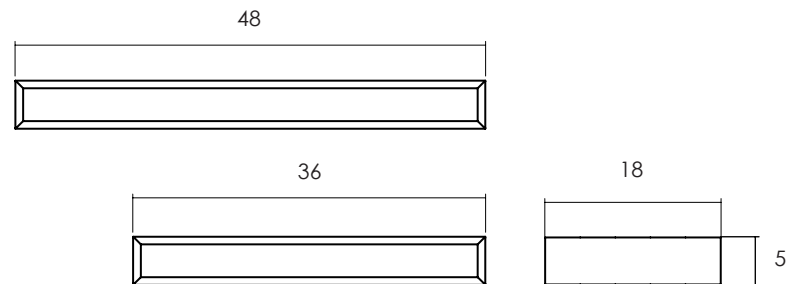

## CIAO OPEN BOX 36 / 48 in

- Ciao is a series of modular storage designed for multiple applications. They have distinct beveled edges and showcase dovetail joinery. Ciao components can be used within our customizable Apollo system, stand alone or combined with other bases.
- The solid wood Open Box with bevel on both sides features airy design that is perfect for use as a desk or a console top. It comes in two sizes.
- Clear finished for indoor use.
- All wood is sustainably sourced from local plantations. Hand made in Central Java, Indonesia.

WIDTH: 36 / 48 in  
DEPTH: 18 in  
HEIGHT: 5 in

- 2022 Finishes:
- Teak Natural (TN)
  - Teak Tinted (TT)

TN

TT

2022  
sales@ftsny.com  
www.ftsny.com