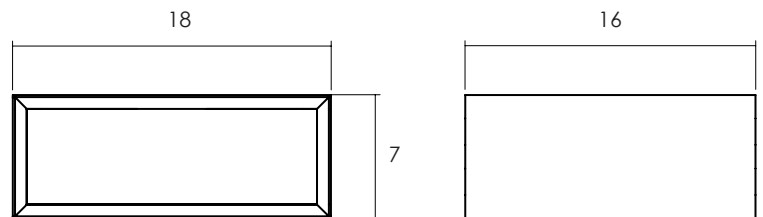

WIDTH: 18 in
DEPTH: 16 in
HEIGHT: 7 in

2022 Finishes:

- Teak Natural (TN)
- Teak Tinted (TT)
- Mango Mist (G6)

TN

TT

G6

2022
sales@ftsny.com
www.ftsny.com