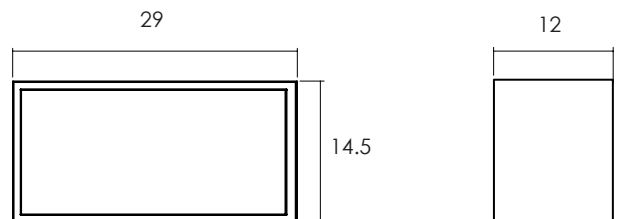

WIDTH: 29 in
DEPTH: 12 in
HEIGHT: 14.5 in

2022 Finishes:

- Teak Natural (TN)
- Teak Tinted (TT)
- Mango Mist (G6)

TN

TT

G6

2022
sales@ftsny.com
www.ftsny.com