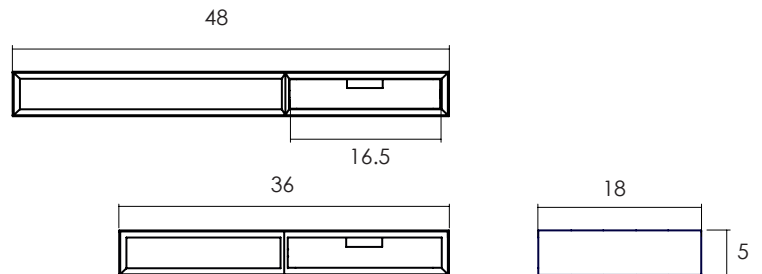

FROM THE SOURCE handcrafted
furniture

CIAO OPEN BOX WITH DRAWER 36 / 48 in

- Ciao is a series of modular storage designed for multiple applications. They have distinct beveled edges and showcase dovetail joinery. Ciao components can be used within our customizable Apollo system, stand alone or combined with other bases.
- The solid wood Open Box with bevel at the front and a drawer features airy design that is perfect for use as a desk or a console top. It comes in two sizes.
- Inside drawer dimensions are 15 W x 13.5 D x 2.5 H. The box and drawer can flip for flexibility of storage.
- Clear finished for indoor use.
- All wood is sustainably sourced from local plantations. Hand made in Central Java, Indonesia.

WIDTH: 36 / 48 in
DEPTH: 18 in
HEIGHT: 5 in

- 2022 Finishes:
- Teak Natural (TN)
 - Teak Tint (TT)

TN

TT

2022
sales@ftsny.com
www.ftsny.com