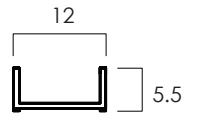

- Clear finished iron suitable for indoor use.
- Hand made in Central Java, Indonesia.

WIDTH: 14.5 / 29 / 43.5 in
DEPTH: 12 in
HEIGHT: 5.5 in

2022 Finishes:

- Clear Iron Powder Coat (RC)

RC

43.5

29

14.5