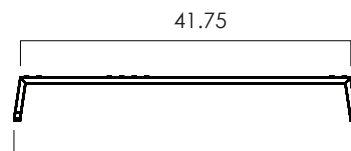

FROM THE SOURCE handcrafted
furniture

CIAO BASE SM / MED / LG

- Sturdy, minimal lightweight iron base is designed to hold Ciao modular storage boxes. Adjustable levelers serve as floor protection. It comes in three size options to accommodate standard Ciao boxes which can sit atop bases or be attached to them with screws.

- Clear finished iron suitable for indoor use.
- Hand made in Central Java, Indonesia.

WIDTH: 14.5 / 29 / 43.5 in
DEPTH: 12 in
HEIGHT: 5.5 in

2022 Finishes:

- Clear Iron Powder Coat (RC)

RC

43.5

29

14.5