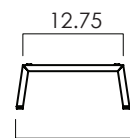

- Clear finished iron suitable for indoor use.
- Hand made in Central Java, Indonesia.

WIDTH: 14.5 / 29 / 43.5 in
DEPTH: 12 in
HEIGHT: 5.5 in

2022 Finishes:

- Clear Iron Powder Coat (RC)

RC

43.5

29

14.5