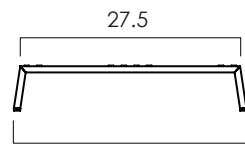

- Clear finished iron suitable for indoor use.
- Hand made in Central Java, Indonesia.

WIDTH: 14.5 / 29 / 43.5 in
DEPTH: 12 in
HEIGHT: 5.5 in

2022 Finishes:

- Clear Iron Powder Coat (RC)

RC

43.5

29

14.5