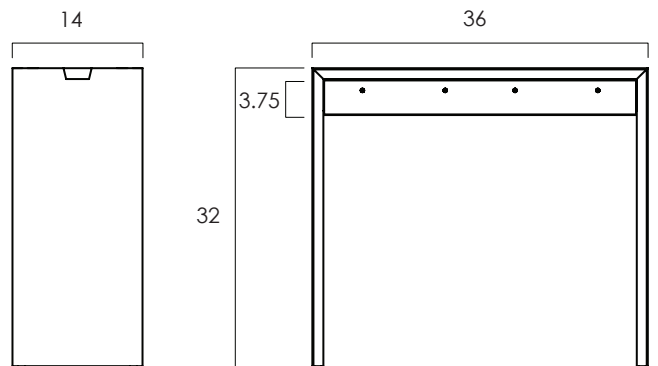

WIDTH: 36 in
DEPTH: 14 in
HEIGHT: 32 in

2022 Finishes:

- Tali Natural (LN)
- Mango Mist (G6)
- Clear Iron (RC)

LN

G6

RC

2022
sales@ftsny.com
www.ftsny.com