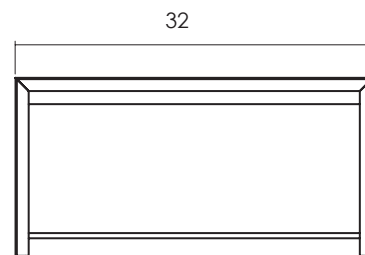

2022 Finishes:

- Tali Natural (LN)
- Mango Mist (G6)
- Clear Iron (RC)

2022
sales@ftsny.com
www.ftsny.com