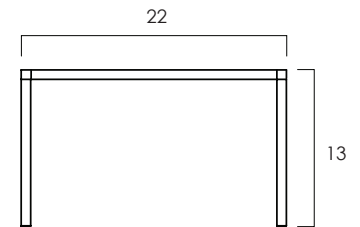

Tall
WIDTH: 22 in
DEPTH: 8 in
HEIGHT: 13 in

Short
WIDTH: 20 in
DEPTH: 7 in
HEIGHT: 7 in

2023 Finishes:

- Weru Natural (UN)
- Teak Natural (TN)
- Mango Natural (GN)
- Tali Natural (LN)

UN

TN

GN

LN