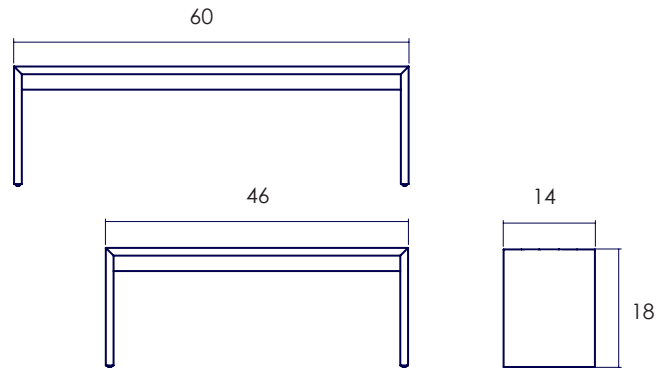

2022 Finishes:

- Teak Natural (TN)
- Mango Natural (GN)
- Mango Bleached (G2)
- Tali Natural (LN)

2022
sales@ftsny.com
www.ftsny.com