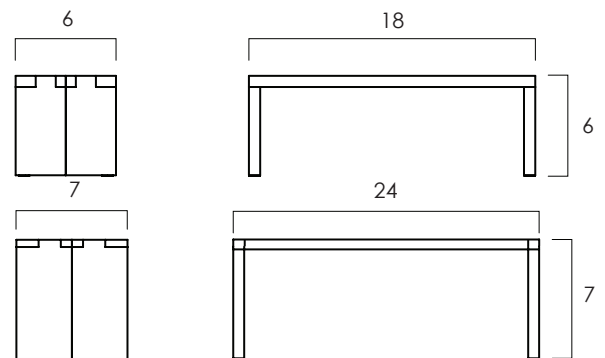

Small
WIDTH: 18 in
DEPTH: 6 in
HEIGHT: 6 in

Medium
WIDTH: 24 in
DEPTH: 7 in
HEIGHT: 7 in

- 2023 Finishes:
- Weru Natural (UN)
 - Teak Natural (TN)
 - Mango Natural (GN)
 - Tali Natural (LN)

UN

TN

GN

LN

2023
sales@ftsny.com
www.ftsny.com