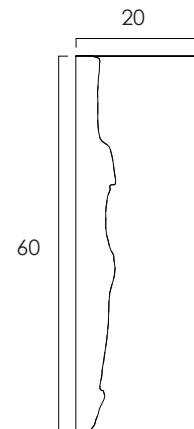

## CANYON RECTANGULAR WALL MIRROR

- The most unique wood "rejects" find a new life in this state of the art wall mirror. Each board that adorns the front is one of a kind and has been artistically selected to frame the mirror.
- This product is a part of our environmental initiative and uses left over factory wood.
- Clear finish.
- The back features a wood cleat hanging system. The mirror can be hung horizontally or vertically.
- Mirror comes with drywall anchors and screws.
- Also available in a round version.
- All wood is sustainably sourced from local plantations. Hand made in Central Java, Indonesia.

HEIGHT: 60 in  
WIDTH: 20 in  
THICKNESS: 1.5 in

*Each Mirror is unique. Photo is for reference only.*

2023 Finishes:

- Mixed Woods Clear Finish (VN)

2023  
sales@ftsny.com  
www.ftsny.com