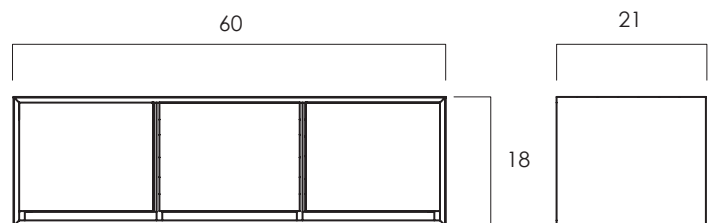

2023
sales@ftsny.com
www.ftsny.com