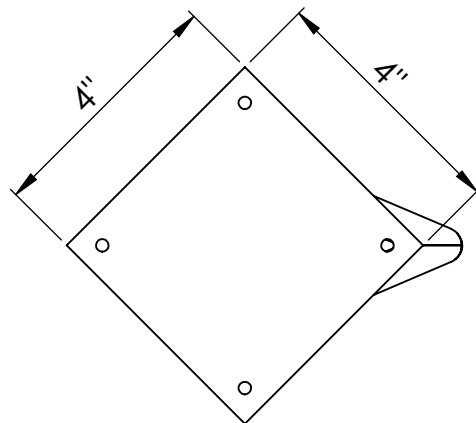

**HD 009  
14MM GLIDE HALF ROUND  
FOR PERCH/SONOMA**

DETAIL A  
SCALE 2 : 3

TITLE:

12" BASE CORVUS

COMP:

from the source

DATE

09.23.2014