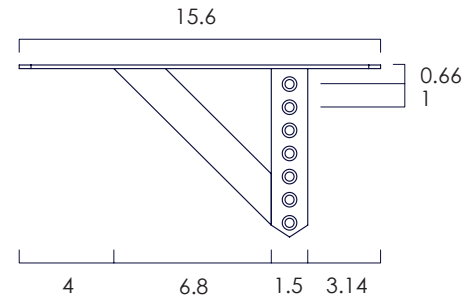

2022
sales@ftsny.com
www.ftsny.com