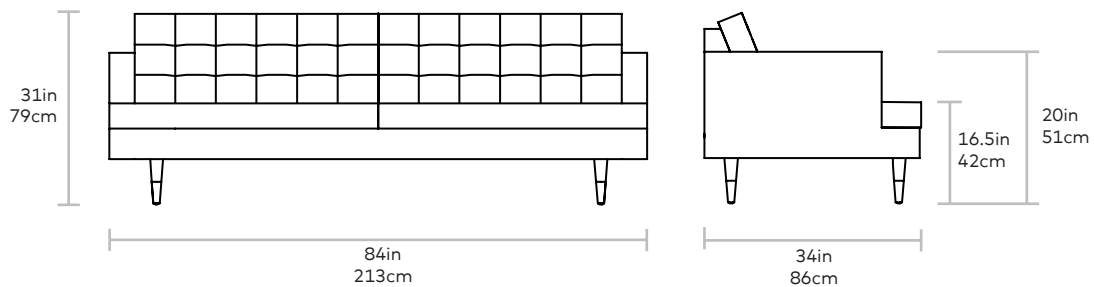

# Archer Sofa

Seat Height 16.5 in | 42 cm  
Seat Depth 23 in | 59 cm

**UPHOLSTERY** > Leather

**BASE** > Solid Wood Legs with Brass Plated Casing

The Archer Sofa's rich, tufted-leather upholstery and brass-finished wood legs help make it a sophisticated statement piece. Its tailored design nods to mid-century archetypes, while the details and finishes make it a contemporary option for any living space. Available in three vintage leathers, chosen for their unique grain characteristics that will age beautifully and develop a rich natural patina over time. Constructed with kiln-dried 100% FSC®-Certified hardwood in support of responsible forest management.