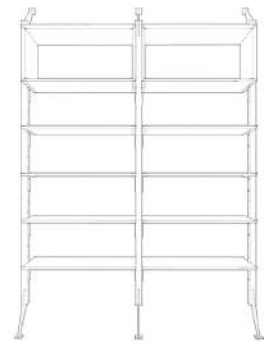

36" W x 18" D x 5" H
Teak \$325
Sonokeling \$375

Ciao 36 with Drawer

All the benefits of the Ciao 36 with the addition of a pull out drawer for additional organization and privacy.

36" W x 18" D x 5" H
Teak \$525
Sonokeling \$575

from
the
source

Ciao 29

Large solid wood open storage Ciao 29. Carefully crafted dovetail joinery and beveled front edges turns an otherwise plain box into a stylish storage / display area.

29" W x 12" D x 14.5" H
Teak \$240
Sonokeling \$260

Ciao 29 with Door

The Ciao 29 comes equipped with a hinged drop down drawer and a 16 inch depth for increased storage.

29" W x 16" D x 14.5" H
Teak \$395
Sonokeling \$425

Single Desk with Storage

Medium Sized Work Area

Two Person Work Station with Storage

Full Wall Double Work Station with Storage

Workspace with Open Display and Storage

Large Display and Storage

Media Unit

Large Cascading Display

Large Console Storage and Display