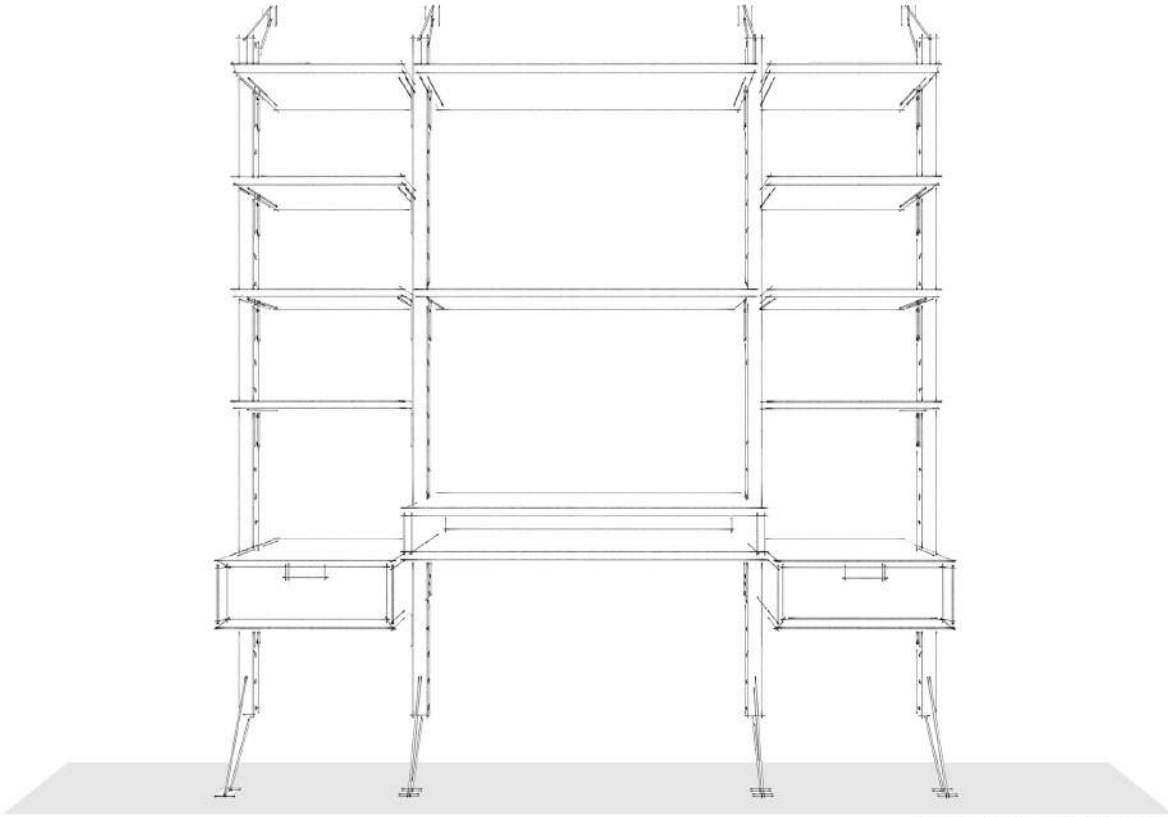

For work or play, Apollo will shape your space in a whole new way. Create your own custom storage wall by combining multiple components between 2 or more vertical posts. Brackets and components can be installed on either side of the vertical posts, letting you expand and configure the system as needed.

36" W x 18" D x 5" H
Teak \$325
Sonokeling \$375

Ciao 36 with Drawer

All the benefits of the Ciao 36 with the addition of a pull out drawer for additional organization and privacy.

36" W x 18" D x 5" H
Teak \$525
Sonokeling \$575

from
the
source

Ciao 29

Large solid wood open storage Ciao 29. Carefully crafted dovetail joinery and beveled front edges turns an otherwise plain box into a stylish storage / display area.

29" W x 12" D x 14.5" H
Teak \$240
Sonokeling \$260

Ciao 29 with Door

The Ciao 29 comes equipped with a hinged drop down drawer and a 16 inch depth for increased storage.

29" W x 16" D x 14.5" H
Teak \$395
Sonokeling \$425

Single Desk with Storage

Medium Sized Work Area