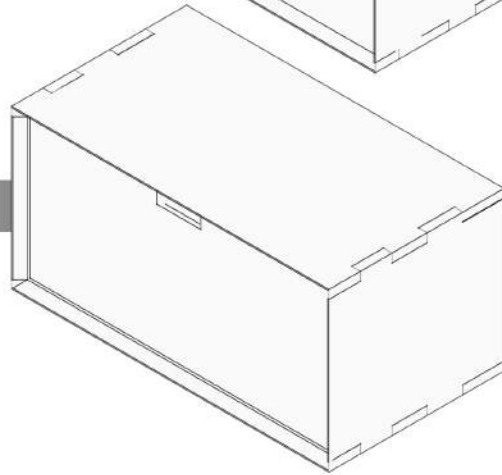

36" W x 18" D x 5" H
Teak \$325
Sonokeling \$375

Ciao 36 with Drawer

All the benefits of the Ciao 36 with the addition of a pull out drawer for additional organization and privacy.

36" W x 18" D x 5" H
Teak \$525
Sonokeling \$575

from
the
source

Ciao 29

Large solid wood open storage Ciao 29. Carefully crafted dovetail joinery and beveled front edges turns an otherwise plain box into a stylish storage / display area.

29" W x 12" D x 14.5" H
Teak \$240
Sonokeling \$260

Ciao 29 with Door

The Ciao 29 comes equipped with a hinged drop down drawer and a 16 inch depth for increased storage.

29" W x 16" D x 14.5" H
Teak \$395
Sonokeling \$425

Single Desk with Storage

Medium Sized Work Area