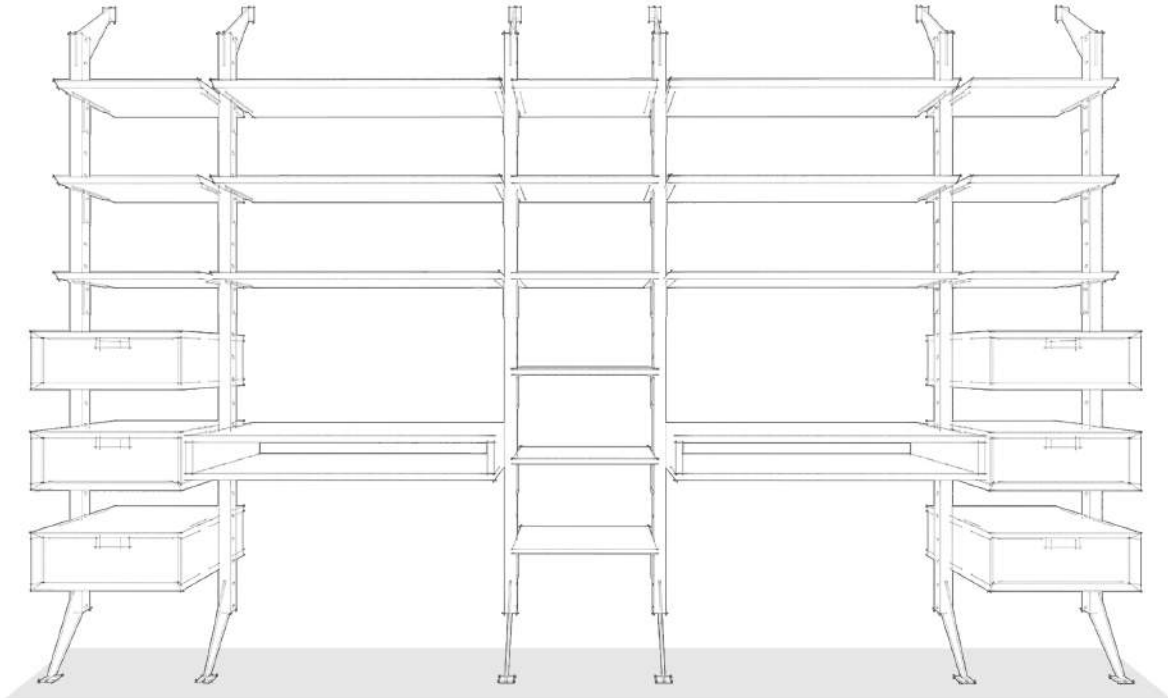

from
the
source

Ciao 29

Large solid wood open storage Ciao 29. Carefully crafted dovetail joinery and beveled front edges turns an otherwise plain box into a stylish storage / display area.

29" W x 12" D x 14.5" H
Teak \$240
Sonokeling \$260

Ciao 29 with Door

The Ciao 29 comes equipped with a hinged drop down drawer and a 16 inch depth for increased storage.

29" W x 16" D x 14.5" H
Teak \$395
Sonokeling \$425

Single Desk with Storage

Medium Sized Work Area

Two Person Work Station with Storage

Full Wall Double Work Station with Storage

Workspace with Open Display and Storage

Large Display and Storage

Media Unit

Large Cascading Display

Large Console Storage and Display

Large Open Storage Display

Small Display

Medium Open Storage and Display