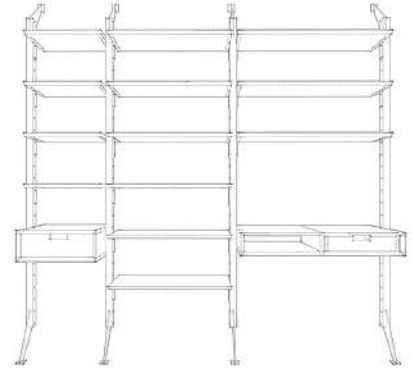

36" W x 18" D x 5" H
Teak \$325
Sonokeling \$375

Ciao 36 with Drawer

All the benefits of the Ciao 36 with the addition of a pull out drawer for additional organization and privacy.

36" W x 18" D x 5" H
Teak \$525
Sonokeling \$575

from
the
source

Ciao 29

Large solid wood open storage Ciao 29. Carefully crafted dovetail joinery and beveled front edges turns an otherwise plain box into a stylish storage / display area.

29" W x 12" D x 14.5" H
Teak \$240
Sonokeling \$260

Ciao 29 with Door

The Ciao 29 comes equipped with a hinged drop down drawer and a 16 inch depth for increased storage.

29" W x 16" D x 14.5" H
Teak \$395
Sonokeling \$425

Single Desk with Storage

Medium Sized Work Area

Two Person Work Station with Storage

Full Wall Double Work Station with Storage

Workspace with Open Display and Storage

Large Display and Storage

Media Unit

Large Cascading Display

Large Console Storage and Display