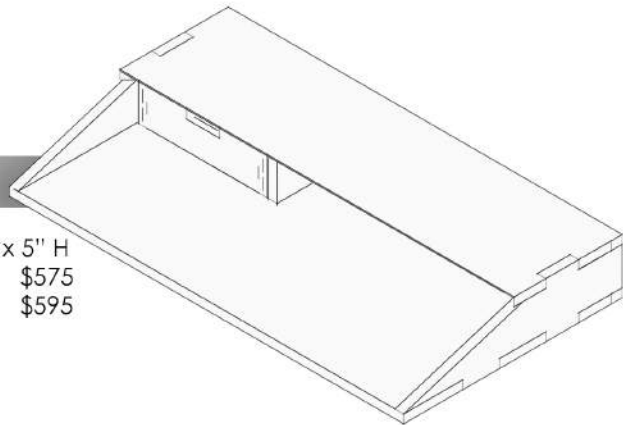

Brackets

Brackets connect each component to the vertical posts. Each component requires two brackets.

1.5" W x 8" D x 4" H
Iron \$25 ea.

from
the
source

Component Pieces

Ciao Shelf 18

Simple solid wood shelf with a flat back and beveled front.

18" W x 12" D x 0.8" H
Teak \$60
Sonokeling \$65

Ciao Shelf 29

Simple solid wood shelf with a flat back and beveled front.

29" W x 12" D x 0.8" H
Teak \$90
Sonokeling \$95

Ciao Shelf 36

Simple solid wood shelf with a flat back and beveled front.

36" W x 12" D x 0.8" H
Teak \$110
Sonokeling \$115

Scout Desk 36

Dovetail joinery and beveled edges meet in this unique and functional desk. Pull out drawer included.

36" W x 20" D x 5" H
Teak \$575
Sonokeling \$595

from
the
source

Ciao 18

Small open storage Ciao with dovetail joinery and a beveled front.

18" W x 16" D x 7" H
Teak \$195
Sonokeling \$225

Ciao 18 with Drawer

Ciao 18 with a pull out drawer. All pull out drawers in the Apollo system are as equally solid and robust as the pieces that house them.