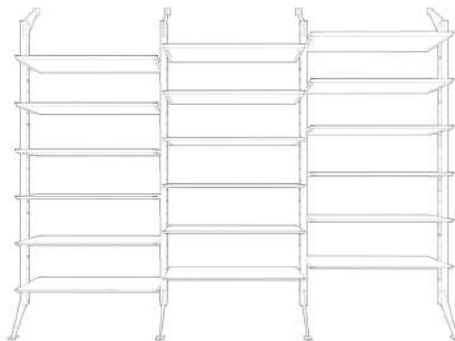

36" W x 18" D x 5" H
Teak \$325
Sonokeling \$375

Ciao 36 with Drawer

All the benefits of the Ciao 36 with the addition of a pull out drawer for additional organization and privacy.

36" W x 18" D x 5" H
Teak \$525
Sonokeling \$575

from
the
source

Ciao 29

Large solid wood open storage Ciao 29. Carefully crafted dovetail joinery and beveled front edges turns an otherwise plain box into a stylish storage / display area.

29" W x 12" D x 14.5" H
Teak \$240
Sonokeling \$260

Ciao 29 with Door

The Ciao 29 comes equipped with a hinged drop down drawer and a 16 inch depth for increased storage.

29" W x 16" D x 14.5" H
Teak \$395
Sonokeling \$425

Single Desk with Storage

Medium Sized Work Area