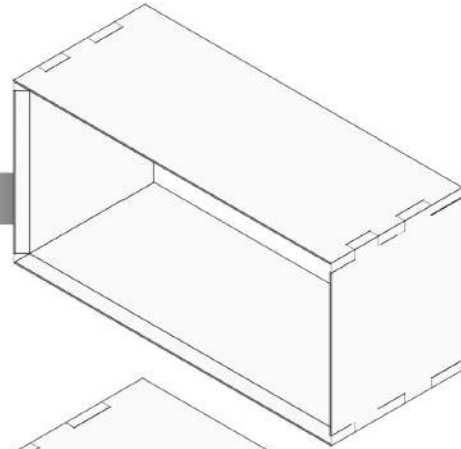

18" W x 16" D x 7" H
Teak \$295
Sonokeling \$325

Ciao 36

The Ciao 36 provides a simple open work station. Its broad flat surface displays each piece unique and brilliant wood grain. Complete with an equally spacious understorage.

36" W x 18" D x 5" H
Teak \$325
Sonokeling \$375

Ciao 36 with Drawer

All the benefits of the Ciao 36 with the addition of a pull out drawer for additional organization and privacy.

36" W x 18" D x 5" H
Teak \$525
Sonokeling \$575

from
the
source

Ciao 29

Large solid wood open storage Ciao 29. Carefully crafted dovetail joinery and beveled front edges turns an otherwise plain box into a stylish storage / display area.

29" W x 12" D x 14.5" H
Teak \$240
Sonokeling \$260

Ciao 29 with Door

The Ciao 29 comes equipped with a hinged drop down drawer and a 16 inch depth for increased storage.

29" W x 16" D x 14.5" H
Teak \$395
Sonokeling \$425

Single Desk with Storage

Medium Sized Work Area