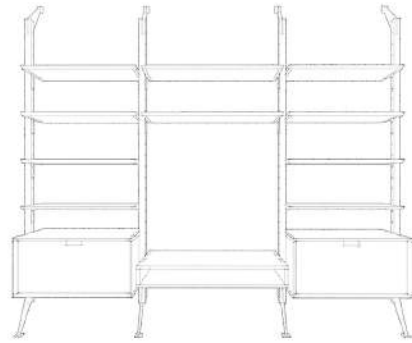

36" W x 18" D x 5" H
Teak \$325
Sonokeling \$375

Ciao 36 with Drawer

All the benefits of the Ciao 36 with the addition of a pull out drawer for additional organization and privacy.

36" W x 18" D x 5" H
Teak \$525
Sonokeling \$575

from
the
source

Ciao 29

Large solid wood open storage Ciao 29. Carefully crafted dovetail joinery and beveled front edges turns an otherwise plain box into a stylish storage / display area.

29" W x 12" D x 14.5" H
Teak \$240
Sonokeling \$260

Ciao 29 with Door

The Ciao 29 comes equipped with a hinged drop down drawer and a 16 inch depth for increased storage.

29" W x 16" D x 14.5" H
Teak \$395
Sonokeling \$425

Single Desk with Storage

Medium Sized Work Area