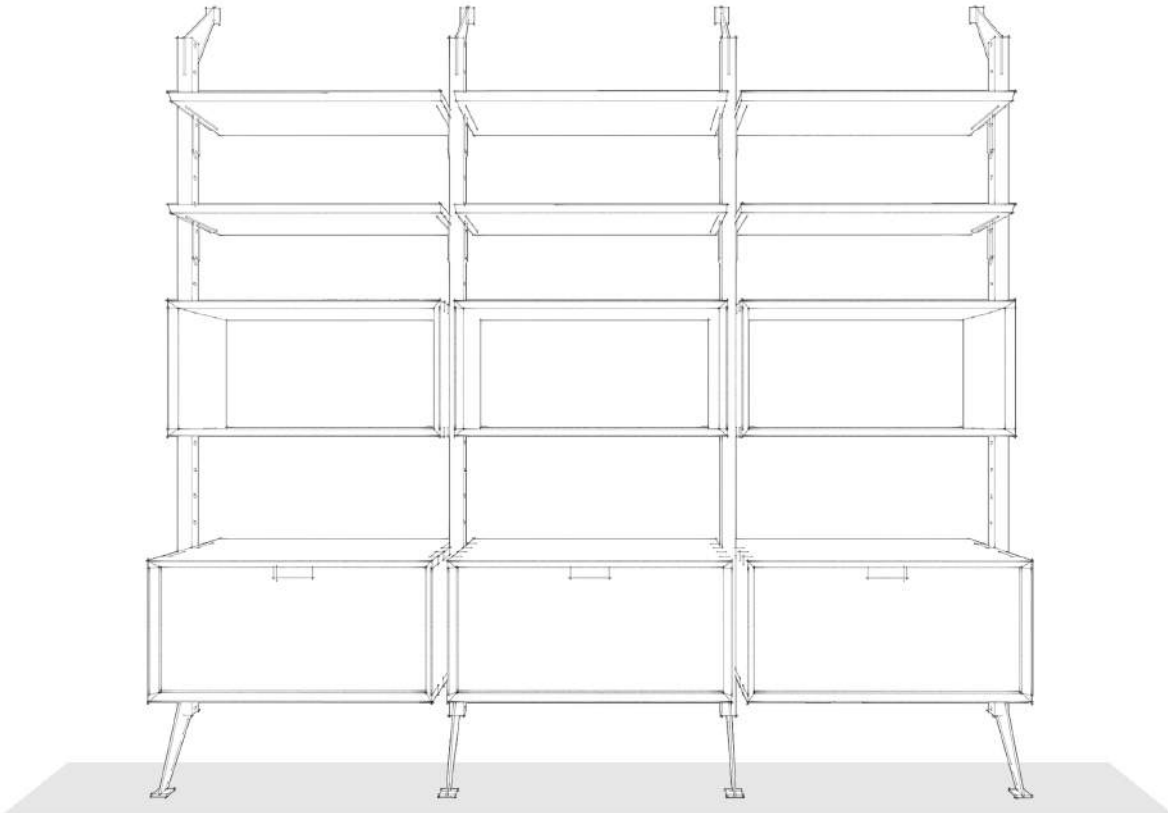

from
the
source

Ciao 29

Large solid wood open storage Ciao 29. Carefully crafted dovetail joinery and beveled front edges turns an otherwise plain box into a stylish storage / display area.

29" W x 12" D x 14.5" H
Teak \$240
Sonokeling \$260

Ciao 29 with Door

The Ciao 29 comes equipped with a hinged drop down drawer and a 16 inch depth for increased storage.

29" W x 16" D x 14.5" H
Teak \$395
Sonokeling \$425

Single Desk with Storage

Medium Sized Work Area

Two Person Work Station with Storage

Full Wall Double Work Station with Storage

Workspace with Open Display and Storage

Large Display and Storage

Media Unit

Large Cascading Display

Large Console Storage and Display

Large Open Storage Display

Small Display

Medium Open Storage and Display