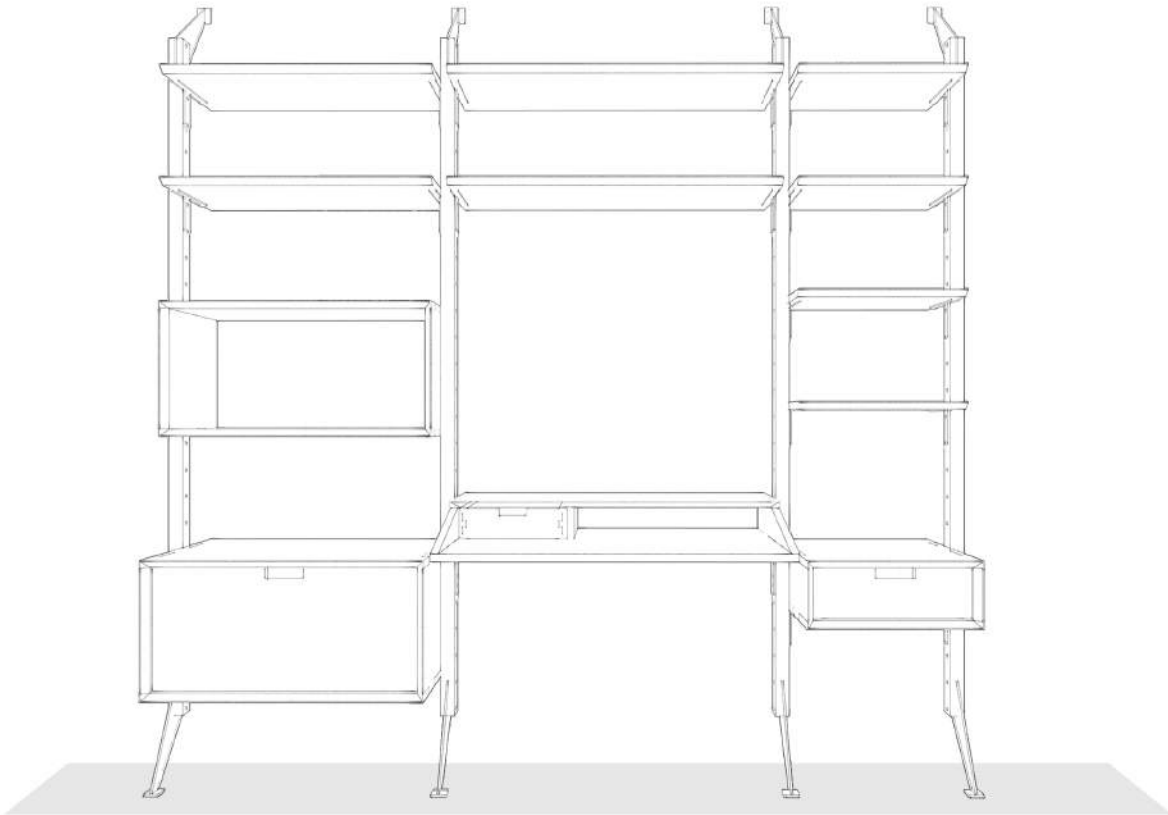

from
the
source

Ciao 29

Large solid wood open storage Ciao 29. Carefully crafted dovetail joinery and beveled front edges turns an otherwise plain box into a stylish storage / display area.

29" W x 12" D x 14.5" H
Teak \$240
Sonokeling \$260

Ciao 29 with Door

The Ciao 29 comes equipped with a hinged drop down drawer and a 16 inch depth for increased storage.

29" W x 16" D x 14.5" H
Teak \$395
Sonokeling \$425

Single Desk with Storage

Medium Sized Work Area

Two Person Work Station with Storage

Full Wall Double Work Station with Storage

Workspace with Open Display and Storage

Large Display and Storage

Media Unit

Large Cascading Display

Large Console Storage and Display

Large Open Storage Display

Small Display

Medium Open Storage and Display