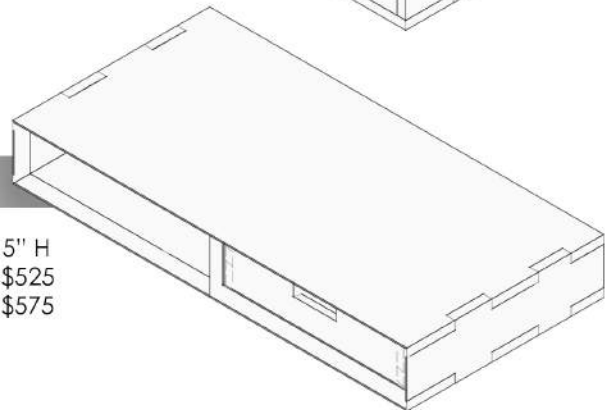

from
the
source

Ciao 18

Small open storage Ciao with dovetail joinery and a beveled front.

18" W x 16" D x 7" H
Teak \$195
Sonokeling \$225

Ciao 18 with Drawer

Ciao 18 with a pull out drawer. All pull out drawers in the Apollo system are as equally solid and robust as the pieces that house them.

18" W x 16" D x 7" H
Teak \$295
Sonokeling \$325

Ciao 36

The Ciao 36 provides a simple open work station. Its broad flat surface displays each piece unique and brilliant wood grain. Complete with an equally spacious understorage.

36" W x 18" D x 5" H
Teak \$325
Sonokeling \$375

Ciao 36 with Drawer

All the benefits of the Ciao 36 with the addition of a pull out drawer for additional organization and privacy.

36" W x 18" D x 5" H
Teak \$525
Sonokeling \$575

from
the
source

Ciao 29

Large solid wood open storage Ciao 29. Carefully crafted dovetail joinery and beveled front edges turns an otherwise plain box into a stylish storage / display area.

29" W x 12" D x 14.5" H
Teak \$240
Sonokeling \$260