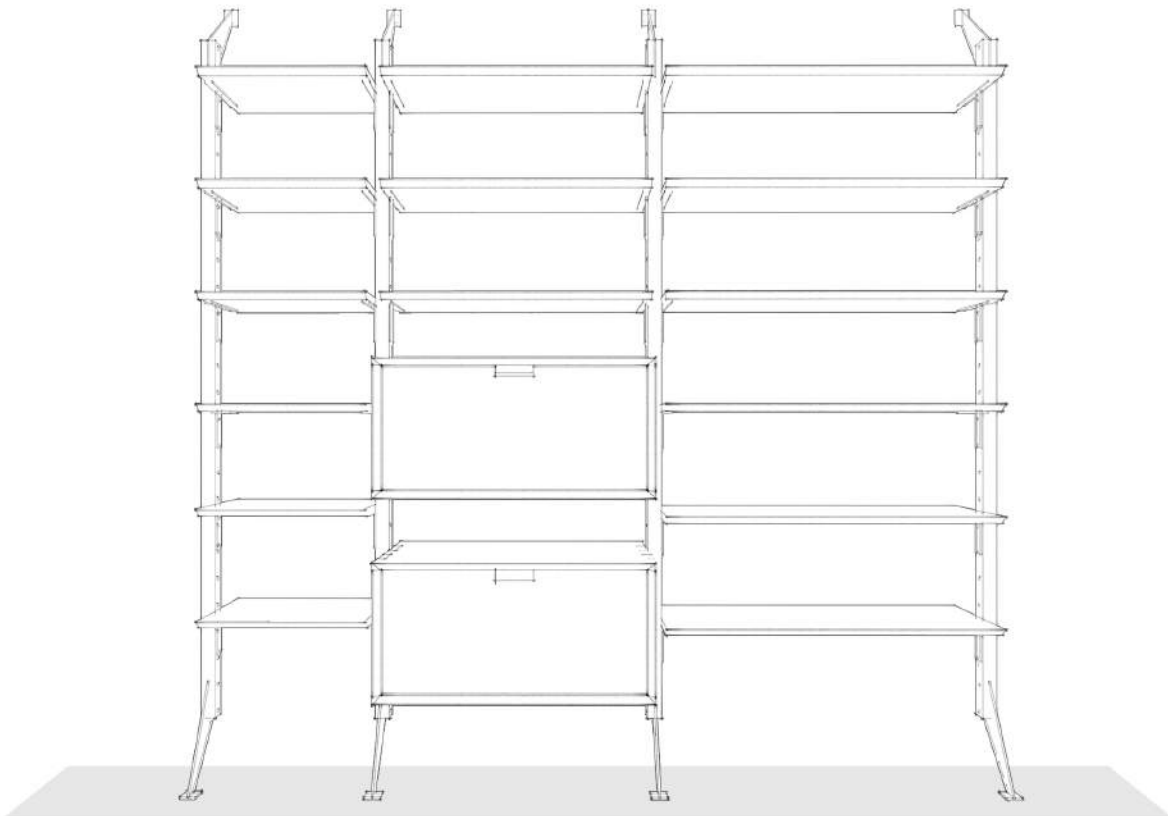

from
the
source

Ciao 29

Large solid wood open storage Ciao 29. Carefully crafted dovetail joinery and beveled front edges turns an otherwise plain box into a stylish storage / display area.

29" W x 12" D x 14.5" H
Teak \$240
Sonokeling \$260

Ciao 29 with Door

The Ciao 29 comes equipped with a hinged drop down drawer and a 16 inch depth for increased storage.

29" W x 16" D x 14.5" H
Teak \$395
Sonokeling \$425

Single Desk with Storage

Medium Sized Work Area

Two Person Work Station with Storage

Full Wall Double Work Station with Storage

Workspace with Open Display and Storage

Large Display and Storage

Media Unit

Large Cascading Display

Large Console Storage and Display

Large Open Storage Display

Small Display

Medium Open Storage and Display