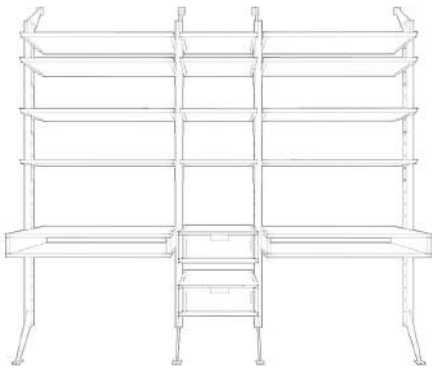

36" W x 18" D x 5" H
Teak \$325
Sonokeling \$375

Ciao 36 with Drawer

All the benefits of the Ciao 36 with the addition of a pull out drawer for additional organization and privacy.

36" W x 18" D x 5" H
Teak \$525
Sonokeling \$575

from
the
source

Ciao 29

Large solid wood open storage Ciao 29. Carefully crafted dovetail joinery and beveled front edges turns an otherwise plain box into a stylish storage / display area.

29" W x 12" D x 14.5" H
Teak \$240
Sonokeling \$260

Ciao 29 with Door

The Ciao 29 comes equipped with a hinged drop down drawer and a 16 inch depth for increased storage.

29" W x 16" D x 14.5" H
Teak \$395
Sonokeling \$425

Single Desk with Storage

Medium Sized Work Area

Two Person Work Station with Storage

Full Wall Double Work Station with Storage

Workspace with Open Display and Storage

Large Display and Storage

Media Unit

Large Cascading Display

Large Console Storage and Display