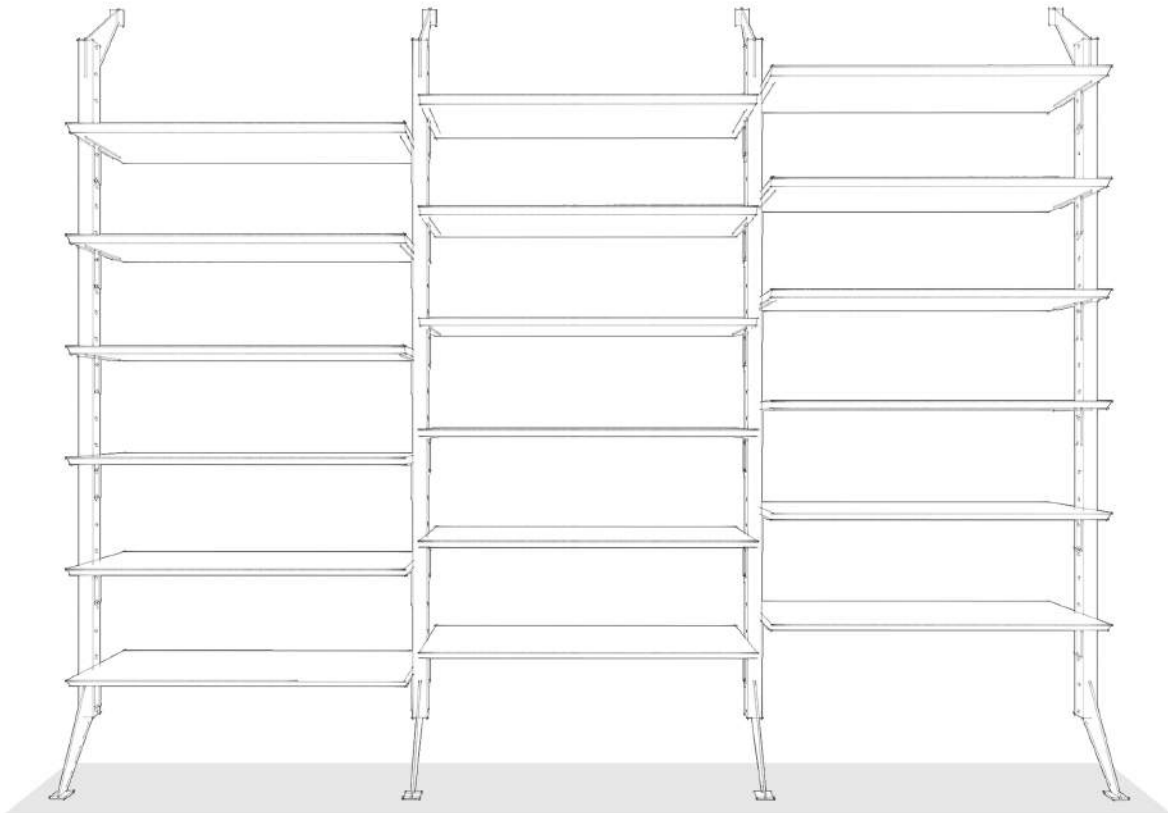

from
the
source

Ciao 29

Large solid wood open storage Ciao 29. Carefully crafted dovetail joinery and beveled front edges turns an otherwise plain box into a stylish storage / display area.

29" W x 12" D x 14.5" H
Teak \$240
Sonokeling \$260

Ciao 29 with Door

The Ciao 29 comes equipped with a hinged drop down drawer and a 16 inch depth for increased storage.

29" W x 16" D x 14.5" H
Teak \$395
Sonokeling \$425

Single Desk with Storage

Medium Sized Work Area

Two Person Work Station with Storage

Full Wall Double Work Station with Storage

Workspace with Open Display and Storage

Large Display and Storage

Media Unit

Large Cascading Display

Large Console Storage and Display

Large Open Storage Display

Small Display

Medium Open Storage and Display