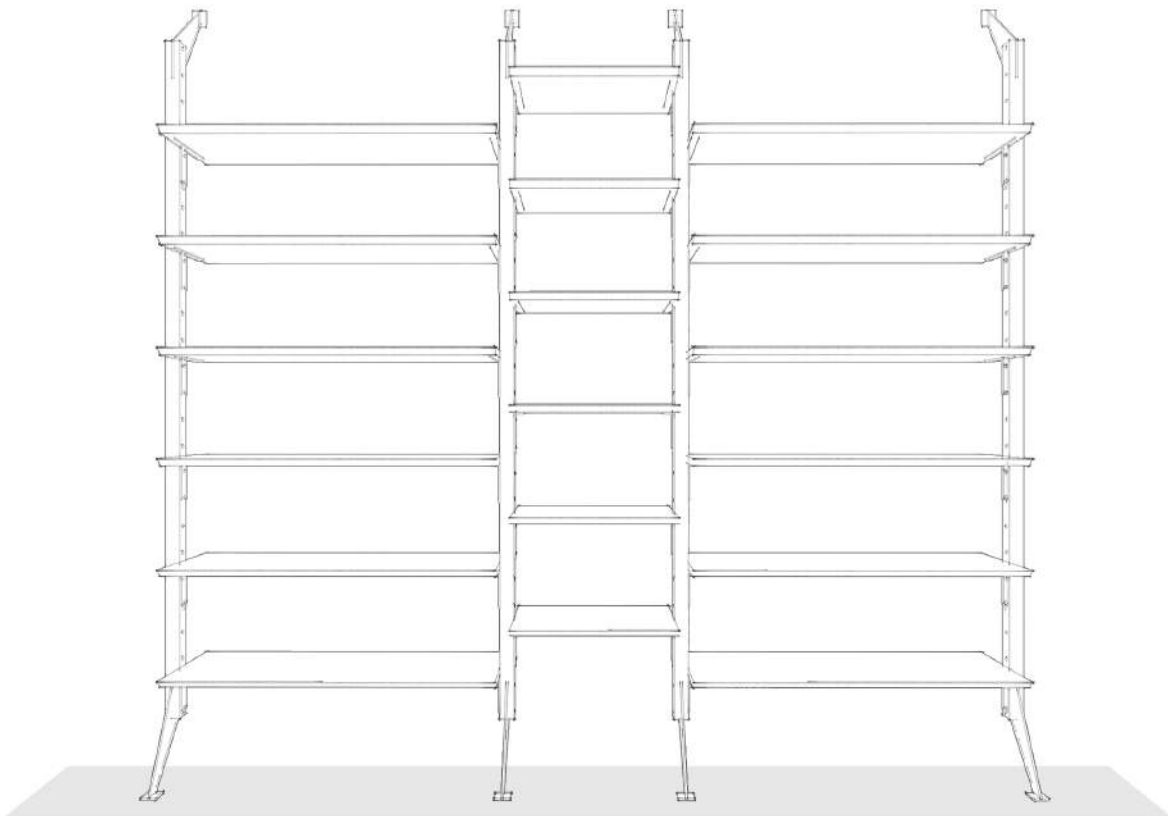

from
the
source

Ciao 29

Large solid wood open storage Ciao 29. Carefully crafted dovetail joinery and beveled front edges turns an otherwise plain box into a stylish storage / display area.

29" W x 12" D x 14.5" H
Teak \$240
Sonokeling \$260

Ciao 29 with Door

The Ciao 29 comes equipped with a hinged drop down drawer and a 16 inch depth for increased storage.

29" W x 16" D x 14.5" H
Teak \$395
Sonokeling \$425

Single Desk with Storage

Medium Sized Work Area

Two Person Work Station with Storage

Full Wall Double Work Station with Storage

Workspace with Open Display and Storage

Large Display and Storage

Media Unit

Large Cascading Display

Large Console Storage and Display

Large Open Storage Display

Small Display

Medium Open Storage and Display