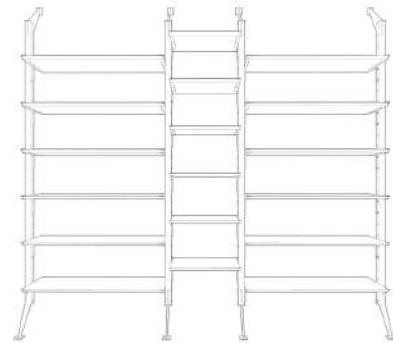

36" W x 18" D x 5" H
Teak \$325
Sonokeling \$375

Ciao 36 with Drawer

All the benefits of the Ciao 36 with the addition of a pull out drawer for additional organization and privacy.

36" W x 18" D x 5" H
Teak \$525
Sonokeling \$575

from
the
source

Ciao 29

Large solid wood open storage Ciao 29. Carefully crafted dovetail joinery and beveled front edges turns an otherwise plain box into a stylish storage / display area.

29" W x 12" D x 14.5" H
Teak \$240
Sonokeling \$260

Ciao 29 with Door

The Ciao 29 comes equipped with a hinged drop down drawer and a 16 inch depth for increased storage.

29" W x 16" D x 14.5" H
Teak \$395
Sonokeling \$425

Single Desk with Storage

Medium Sized Work Area