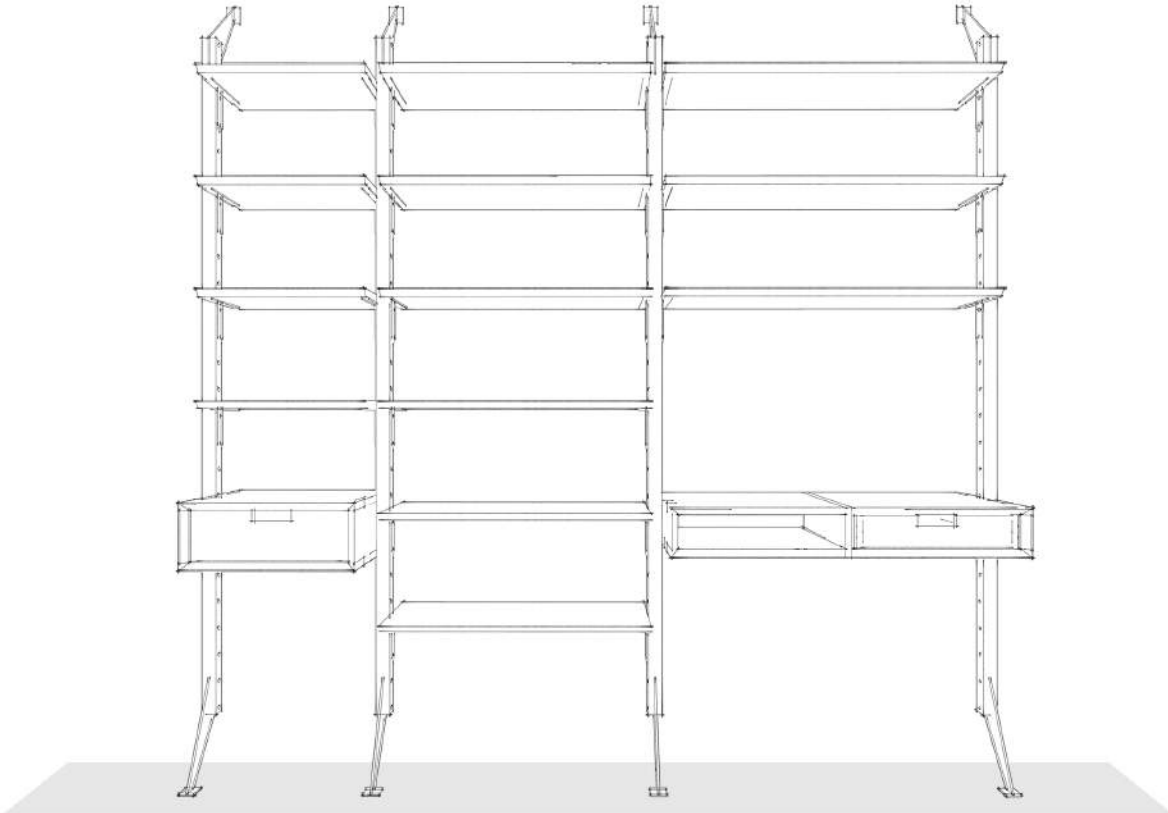

from
the
source

Ciao 29

Large solid wood open storage Ciao 29. Carefully crafted dovetail joinery and beveled front edges turns an otherwise plain box into a stylish storage / display area.

29" W x 12" D x 14.5" H
Teak \$240
Sonokeling \$260

Ciao 29 with Door

The Ciao 29 comes equipped with a hinged drop down drawer and a 16 inch depth for increased storage.

29" W x 16" D x 14.5" H
Teak \$395
Sonokeling \$425

Single Desk with Storage

Medium Sized Work Area

Two Person Work Station with Storage

Full Wall Double Work Station with Storage

Workspace with Open Display and Storage

Large Display and Storage

Media Unit

Large Cascading Display

Large Console Storage and Display

Large Open Storage Display

Small Display

Medium Open Storage and Display