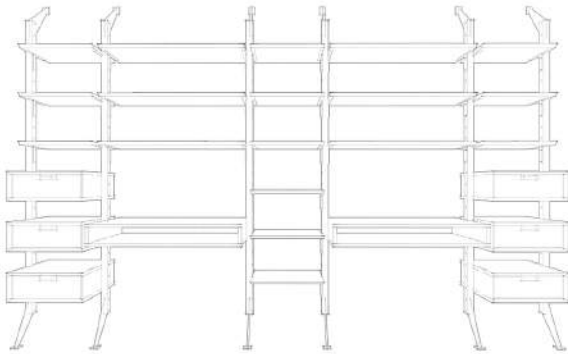

36" W x 18" D x 5" H
Teak \$325
Sonokeling \$375

Ciao 36 with Drawer

All the benefits of the Ciao 36 with the addition of a pull out drawer for additional organization and privacy.

36" W x 18" D x 5" H
Teak \$525
Sonokeling \$575

from
the
source

Ciao 29

Large solid wood open storage Ciao 29. Carefully crafted dovetail joinery and beveled front edges turns an otherwise plain box into a stylish storage / display area.

29" W x 12" D x 14.5" H
Teak \$240
Sonokeling \$260

Ciao 29 with Door

The Ciao 29 comes equipped with a hinged drop down drawer and a 16 inch depth for increased storage.

29" W x 16" D x 14.5" H
Teak \$395
Sonokeling \$425

Single Desk with Storage

Medium Sized Work Area

Two Person Work Station with Storage

Full Wall Double Work Station with Storage

Workspace with Open Display and Storage

Large Display and Storage

Media Unit

Large Cascading Display

Large Console Storage and Display