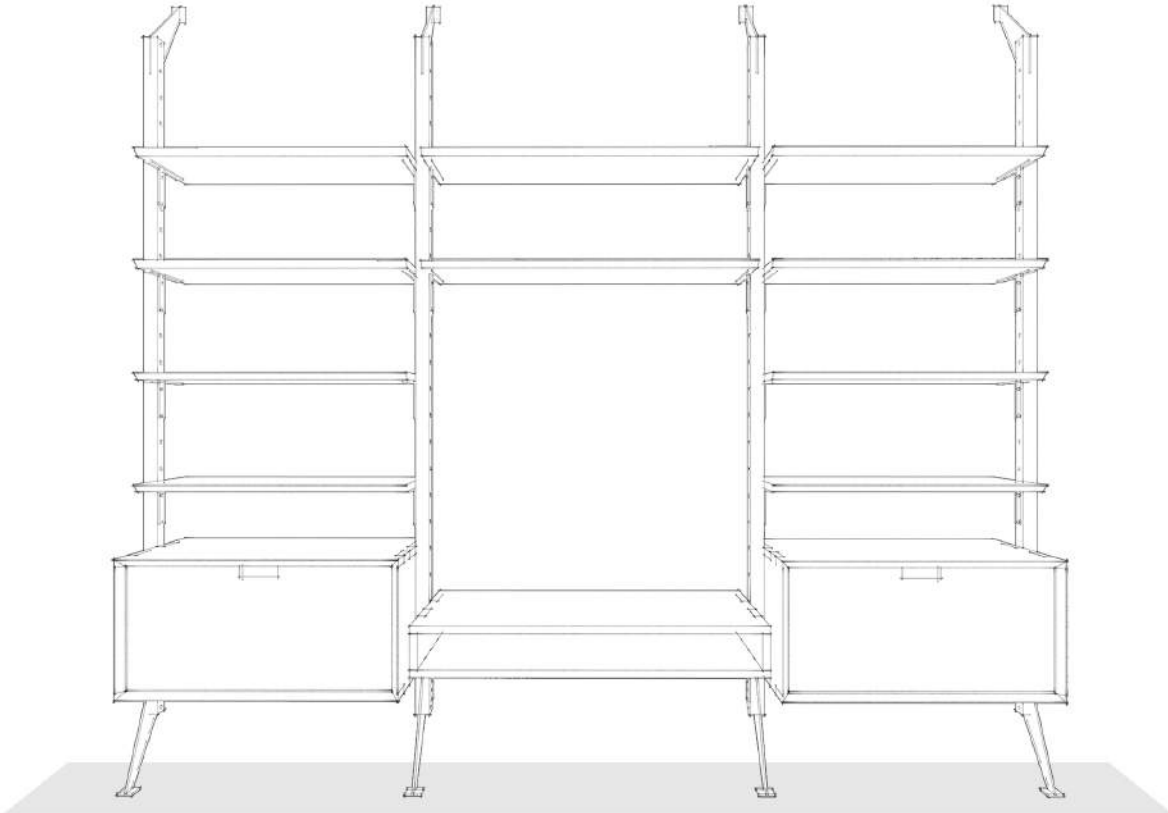

For work or play, Apollo will shape your space in a whole new way. Create your own custom storage wall by combining multiple components between 2 or more vertical posts. Brackets and components can be installed on either side of the vertical posts, letting you expand and configure the system as needed.

Ciao 29 with Door

The Ciao 29 comes equipped with a hinged drop down drawer and a 16 inch depth for increased storage.

29" W x 16" D x 14.5" H
Teak \$395
Sonokeling \$425

Single Desk with Storage

Medium Sized Work Area

Two Person Work Station with Storage

Full Wall Double Work Station with Storage

Workspace with Open Display and Storage

Large Display and Storage

Media Unit

Large Cascading Display

Large Console Storage and Display

Large Open Storage Display

Small Display

Medium Open Storage and Display