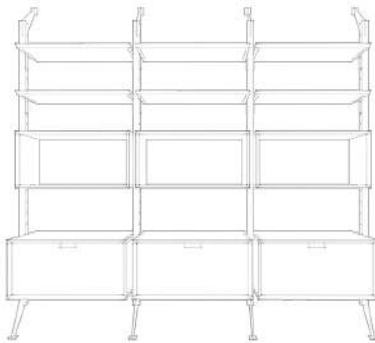

36" W x 18" D x 5" H
Teak \$325
Sonokeling \$375

Ciao 36 with Drawer

All the benefits of the Ciao 36 with the addition of a pull out drawer for additional organization and privacy.

36" W x 18" D x 5" H
Teak \$525
Sonokeling \$575

from
the
source

Ciao 29

Large solid wood open storage Ciao 29. Carefully crafted dovetail joinery and beveled front edges turns an otherwise plain box into a stylish storage / display area.

29" W x 12" D x 14.5" H
Teak \$240
Sonokeling \$260

Ciao 29 with Door

The Ciao 29 comes equipped with a hinged drop down drawer and a 16 inch depth for increased storage.

29" W x 16" D x 14.5" H
Teak \$395
Sonokeling \$425

Single Desk with Storage

Medium Sized Work Area

Two Person Work Station with Storage

Full Wall Double Work Station with Storage

Workspace with Open Display and Storage

Large Display and Storage

Media Unit

Large Cascading Display

Large Console Storage and Display