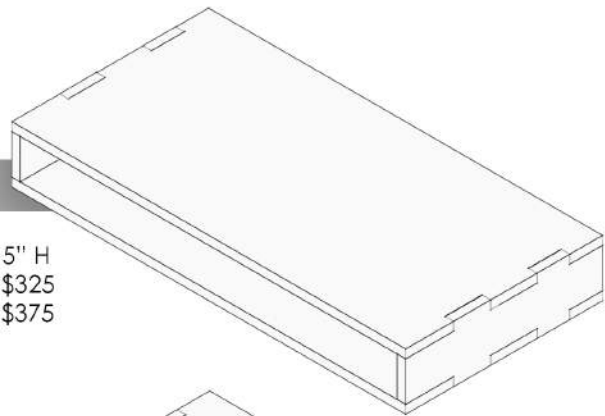

36" W x 12" D x 0.8" H
Teak \$110
Sonokeling \$115

Scout Desk 36

Dovetail joinery and beveled edges meet in this unique and functional desk. Pull out drawer included.

36" W x 20" D x 5" H
Teak \$575
Sonokeling \$595

from
the
source

Ciao 18

Small open storage Ciao with dovetail joinery and a beveled front.

18" W x 16" D x 7" H
Teak \$195
Sonokeling \$225

Ciao 18 with Drawer

Ciao 18 with a pull out drawer. All pull out drawers in the Apollo system are as equally solid and robust as the pieces that house them.

18" W x 16" D x 7" H
Teak \$295
Sonokeling \$325

Ciao 36

The Ciao 36 provides a simple open work station. Its broad flat surface displays each piece unique and brilliant wood grain. Complete with an equally spacious understorage.

36" W x 18" D x 5" H
Teak \$325
Sonokeling \$375

Ciao 36 with Drawer

All the benefits of the Ciao 36 with the addition of a pull out drawer for additional organization and privacy.

36" W x 18" D x 5" H
Teak \$525
Sonokeling \$575