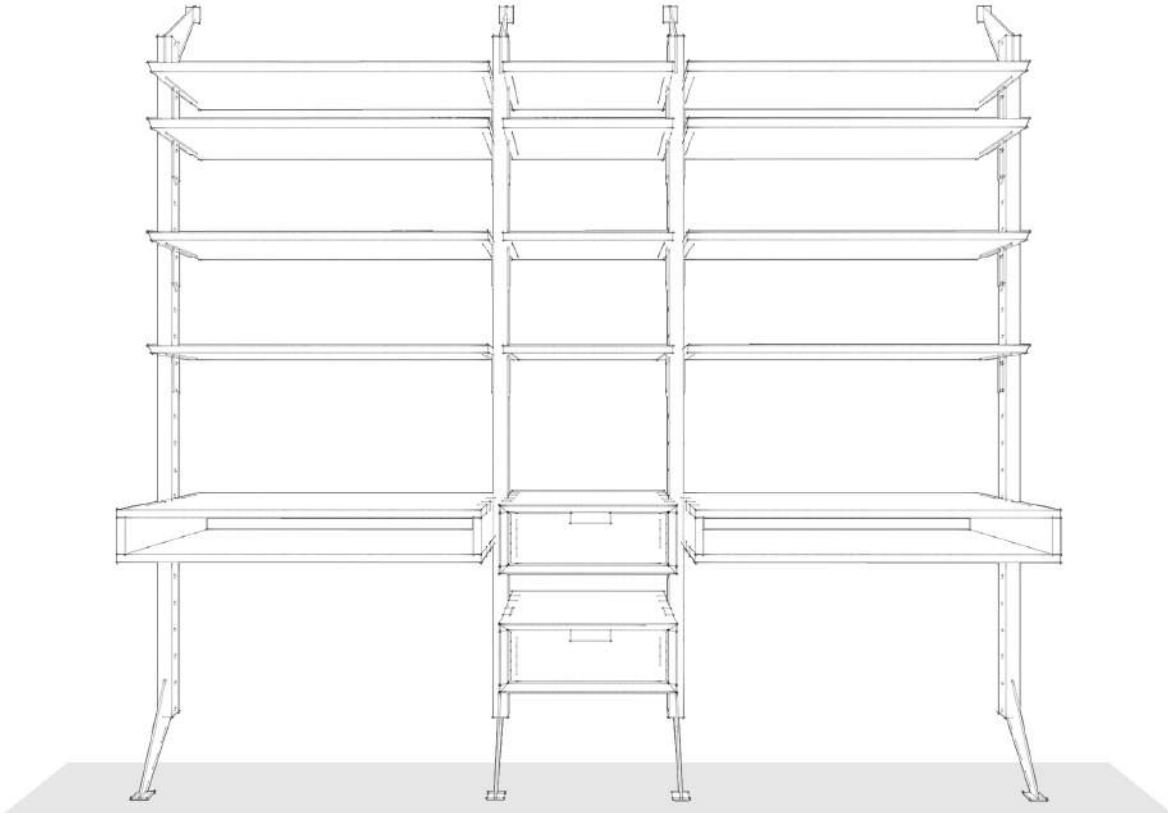

from
the
source

Ciao 29

Large solid wood open storage Ciao 29. Carefully crafted dovetail joinery and beveled front edges turns an otherwise plain box into a stylish storage / display area.

29" W x 12" D x 14.5" H
Teak \$240
Sonokeling \$260

Ciao 29 with Door

The Ciao 29 comes equipped with a hinged drop down drawer and a 16 inch depth for increased storage.

29" W x 16" D x 14.5" H
Teak \$395
Sonokeling \$425

Single Desk with Storage

Medium Sized Work Area

Two Person Work Station with Storage

Full Wall Double Work Station with Storage

Workspace with Open Display and Storage

Large Display and Storage

Media Unit

Large Cascading Display

Large Console Storage and Display

Large Open Storage Display

Small Display

Medium Open Storage and Display