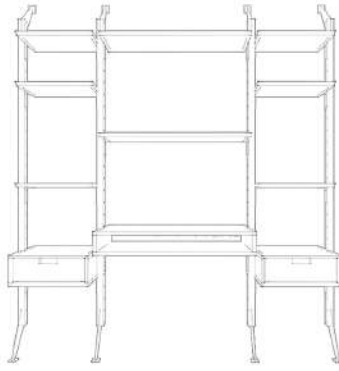

36" W x 18" D x 5" H
Teak \$325
Sonokeling \$375

Ciao 36 with Drawer

All the benefits of the Ciao 36 with the addition of a pull out drawer for additional organization and privacy.

36" W x 18" D x 5" H
Teak \$525
Sonokeling \$575

from
the
source

Ciao 29

Large solid wood open storage Ciao 29. Carefully crafted dovetail joinery and beveled front edges turns an otherwise plain box into a stylish storage / display area.

29" W x 12" D x 14.5" H
Teak \$240
Sonokeling \$260

Ciao 29 with Door

The Ciao 29 comes equipped with a hinged drop down drawer and a 16 inch depth for increased storage.

29" W x 16" D x 14.5" H
Teak \$395
Sonokeling \$425

Single Desk with Storage

Medium Sized Work Area

Two Person Work Station with Storage

Full Wall Double Work Station with Storage

Workspace with Open Display and Storage

Large Display and Storage

Media Unit

Large Cascading Display

Large Console Storage and Display