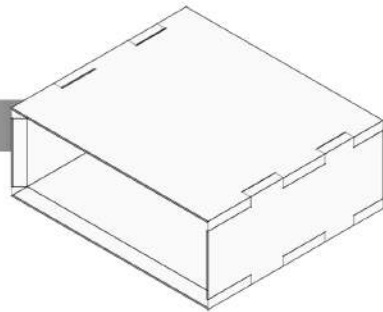

Brackets

Brackets connect each component to the vertical posts. Each component requires two brackets.

1.5" W x 8" D x 4" H
Iron \$25 ea.

from
the
source

Component Pieces

Ciao Shelf 18

Simple solid wood shelf with a flat back and beveled front.

18" W x 12" D x 0.8" H
Teak \$60
Sonokeling \$65

Ciao Shelf 29

Simple solid wood shelf with a flat back and beveled front.

29" W x 12" D x 0.8" H
Teak \$90
Sonokeling \$95

Ciao Shelf 36

Simple solid wood shelf with a flat back and beveled front.

36" W x 12" D x 0.8" H
Teak \$110
Sonokeling \$115

Scout Desk 36

Dovetail joinery and beveled edges meet in this unique and functional desk. Pull out drawer included.

36" W x 20" D x 5" H
Teak \$575
Sonokeling \$595

from
the
source

Ciao 18

Small open storage Ciao with dovetail joinery and a beveled front.

18" W x 16" D x 7" H
Teak \$195
Sonokeling \$225

Ciao 18 with Drawer

Ciao 18 with a pull out drawer. All pull out drawers in the Apollo system are as equally solid and robust as the pieces that house them.