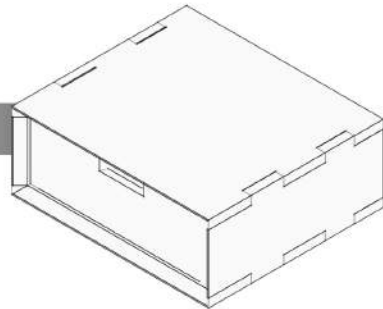

36" W x 12" D x 0.8" H
Teak \$110
Sonokeling \$115

Scout Desk 36

Dovetail joinery and beveled edges meet in this unique and functional desk. Pull out drawer included.

36" W x 20" D x 5" H
Teak \$575
Sonokeling \$595

from
the
source

Ciao 18

Small open storage Ciao with dovetail joinery and a beveled front.

18" W x 16" D x 7" H
Teak \$195
Sonokeling \$225

Ciao 18 with Drawer

Ciao 18 with a pull out drawer. All pull out drawers in the Apollo system are as equally solid and robust as the pieces that house them.

18" W x 16" D x 7" H
Teak \$295
Sonokeling \$325

Ciao 36

The Ciao 36 provides a simple open work station. Its broad flat surface displays each piece unique and brilliant wood grain. Complete with an equally spacious understorage.

36" W x 18" D x 5" H
Teak \$325
Sonokeling \$375

Ciao 36 with Drawer

All the benefits of the Ciao 36 with the addition of a pull out drawer for additional organization and privacy.

36" W x 18" D x 5" H
Teak \$525
Sonokeling \$575