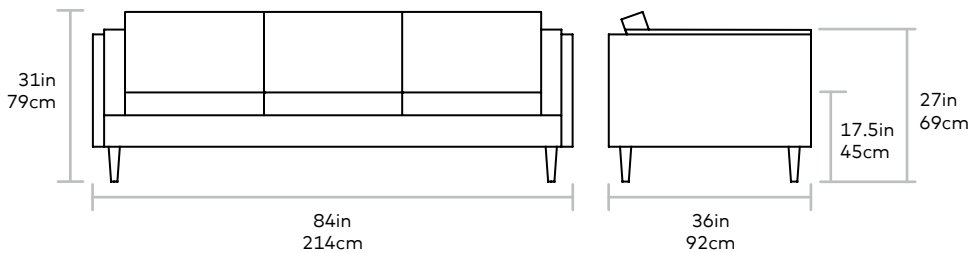

# Adelaide Sofa

Seat Height 17.5in | 45cm  
Seat Depth 23in | 59cm

**UPHOLSTERY** > Fabric  
**LEGS** > Solid Wood Walnut Finish

The Adelaide Sofa is a classic club sofa frame that harkens back to Mid-century archetypes. Structured side cushions lend a vintage look, and provide added comfort. The solid, tapered-wood legs can be easily removed and reattached, allowing this sofa to fit through tight spaces. The sofa frame and legs are FSC-Certified wood, in support of responsible forest management.