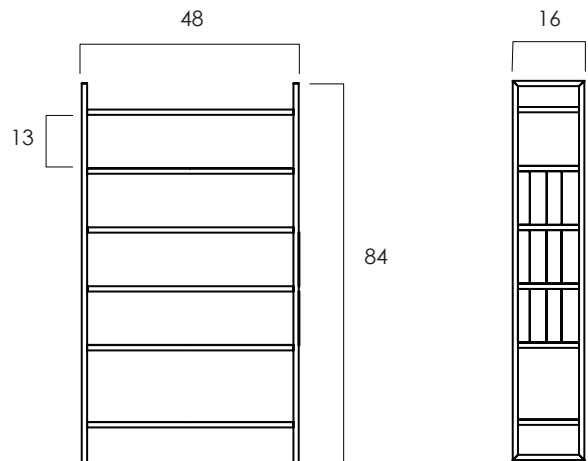

WIDTH: 48 in
DEPTH: 16 in
HEIGHT: 84 in

2022 Finishes:

- Reclaimed Teak Unfinished (XS)
- Clear Iron Powder Coat (RC)

XS

RC

2022
sales@ftsny.com
www.ftsny.com