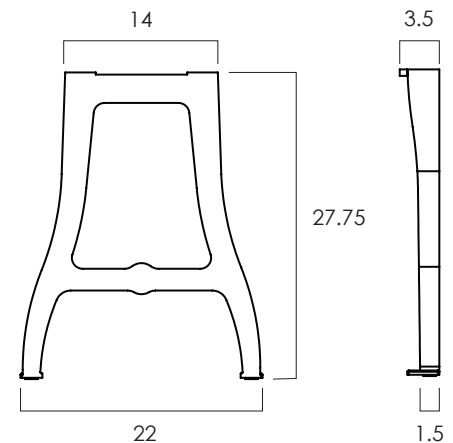

FROM THE SOURCE handcrafted
furniture

ACE DINING BASE

- Ace base is produced sustainably and traditionally by sandcasting recycled iron, this solid base carries character of a craftsman's touch.
- Unique texture is characteristic of the re-melted metal surface and creates a distinctive industrial look.
- Clear finish for indoor use only.
- Base is equipped with adjustable levelers.
- Recommended top size is no wider than 36 in. This base can support slab tops.
- Hand made in Central Java, Indonesia.

WIDTH: 22 in
DEPTH: 1.5 in
HEIGHT: 27.75 in
MOUNTING PLATE: 14 x 3.5 in

2022 Finishes:

- Clear Recycled Cast Iron (DN)

DN

2022
sales@ftsny.com
www.ftsny.com