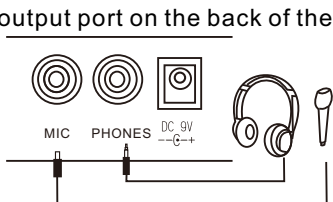

Insert the headphone plug into the headphone output port on the back of the keyboard. At this time, the internal speaker of the keyboard is automatically cut off. With the headphone, you will not interfere with others when playing, especially suitable for personal monitoring and night practice.

2. Microphone input interface

Insert the condenser microphone into the microphone input interface to sing and play at the same time.

** Note: Only condenser microphone can be applied to this product.

3. Audio input/output interface

Input: Input other audio to the electronic keyboard and restore it.

Output: It can be applied to connect the audio amplifier through which the sound can be restored. It is specially for the large-scale play performance.

4. USB flash disk interface and USB MIDI interface

It can be applied to connect the USB flash disk and play any song in the form of MP3 stored in the disk. USB MIDI interface allows connecting to tablet PC and computer for APP connection to realize teaching function.

(for Android system only)

5. Pedal interface (fermata pedal)

Insert the pedal into the pedal input port on the back of the keyboard. At this time, play the keyboard and step on the pedal to give a fermata effect.

Note: In order to adapt to the fermata pedals of different structures, it is best to connect the fermata pedal before the keyboard is turned on, or turn off the keyboard and then turn it on after it is connected.