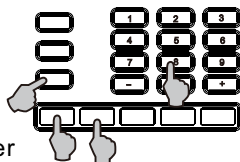

Operating Instructions

Basic operation

I. Power switch and volume control

Move the power switch (1) to the ON position to turn on the LCD, and adjust the volume (2) to the appropriate level. 10 volume levels are available for the accompaniment.

II. Playing demo

1. Press Continuous Play (27) key to continuously play built-in demo songs.

2. Press Chosen Play (26) key to play the chosen demo song. Press Song Selection (25) and then press Number Selection (24) to choose a built-in demo song for playing among 50 built-in demo songs. It will pause after the chosen song plays to the end. Press "+" or "-" in Number Selection (24) to change another demo song for playing.

3. Repeat the above operation and play the next demo song automatically.

Tone and Effect

I. Selection of tone

This electronic keyboard has 500 tones for selection.

When the keyboard power is turned on, the key sound is grand piano tone. Press the tone selection key (22) and

press the number selection key (24) to select the tone you

need; press the "+" / "-" in the number selection key (24) to change the tone number and the tone, and the LCD display shows the corresponding tone number.

II. Selection of effects

1. During keyboard playing, press the sustain key (17) and vibrato key (16) to select the corresponding sound effect setting.

2. Dual keyboard playing: press the dual keyboard key (15) to enable the dual keyboard function, and then the keyboard will be split into left and right keyboard. Press the tone selection key (22) and then press any number key to select a tone for the right keyboard.

3. Press "+" in the transposition key (5) to increase 6 half-tones in turn and press "-" to decrease 6 half-tones. Press "+" and "-" at the same time to recover the default status.

4. Percussion music playing

Press Drum button (18), tap the keypad to play percussion music.