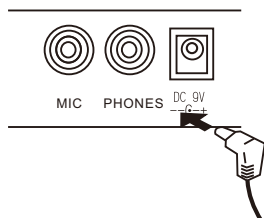

Operating Instructions

Before using

(I). Power Supply

For this electronic keyboard, the external power adapter must be used according to the specified power parameters. Always turn off the keyboard power whenever you are not using it.

*Use external power adapter

1. Connect the external power supply to the external power input on the back of the keyboard (see the picture on the right)
2. Connect the power plug of the external power supply to the AC power outlet.

**Note: Only use the power parameters applicable to this keyboard; external power supply of other models may cause fire or electric shock.