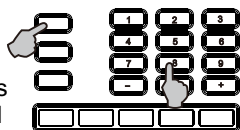

Playing rhythm

I. Selection of rhythm

This electronic keyboard has 500 rhythms for selection. Press the rhythm selection key (23), then press the number selection key (24) to select the