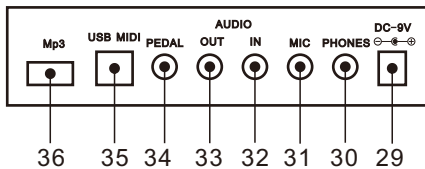

1. Power Switch	10. Fill-In	19. Metro	28. Mp3 Control
2. Main Vol	11. Single	20. Record	29. Dc Input
3. Chord Vol	12. Finger	21. R-play	30. Earphone Output
4. Tempo +/-	13. Chord Off	22. Voice	31. Mic Input
5. Tran. +/-	14. Lcd Display	23. Style	32. Audio Input
6. Acmp Vol	15. Split	24. Number	33. Audio Output
7. Lesson	16. Vibrato	25. Songs	34. Pedal Output
8. Start/Stop	17. Sustain	26. Demo One	35. Usb Midi
9. Sync	18. Drum	27. Demo All	36. U Disk Interface