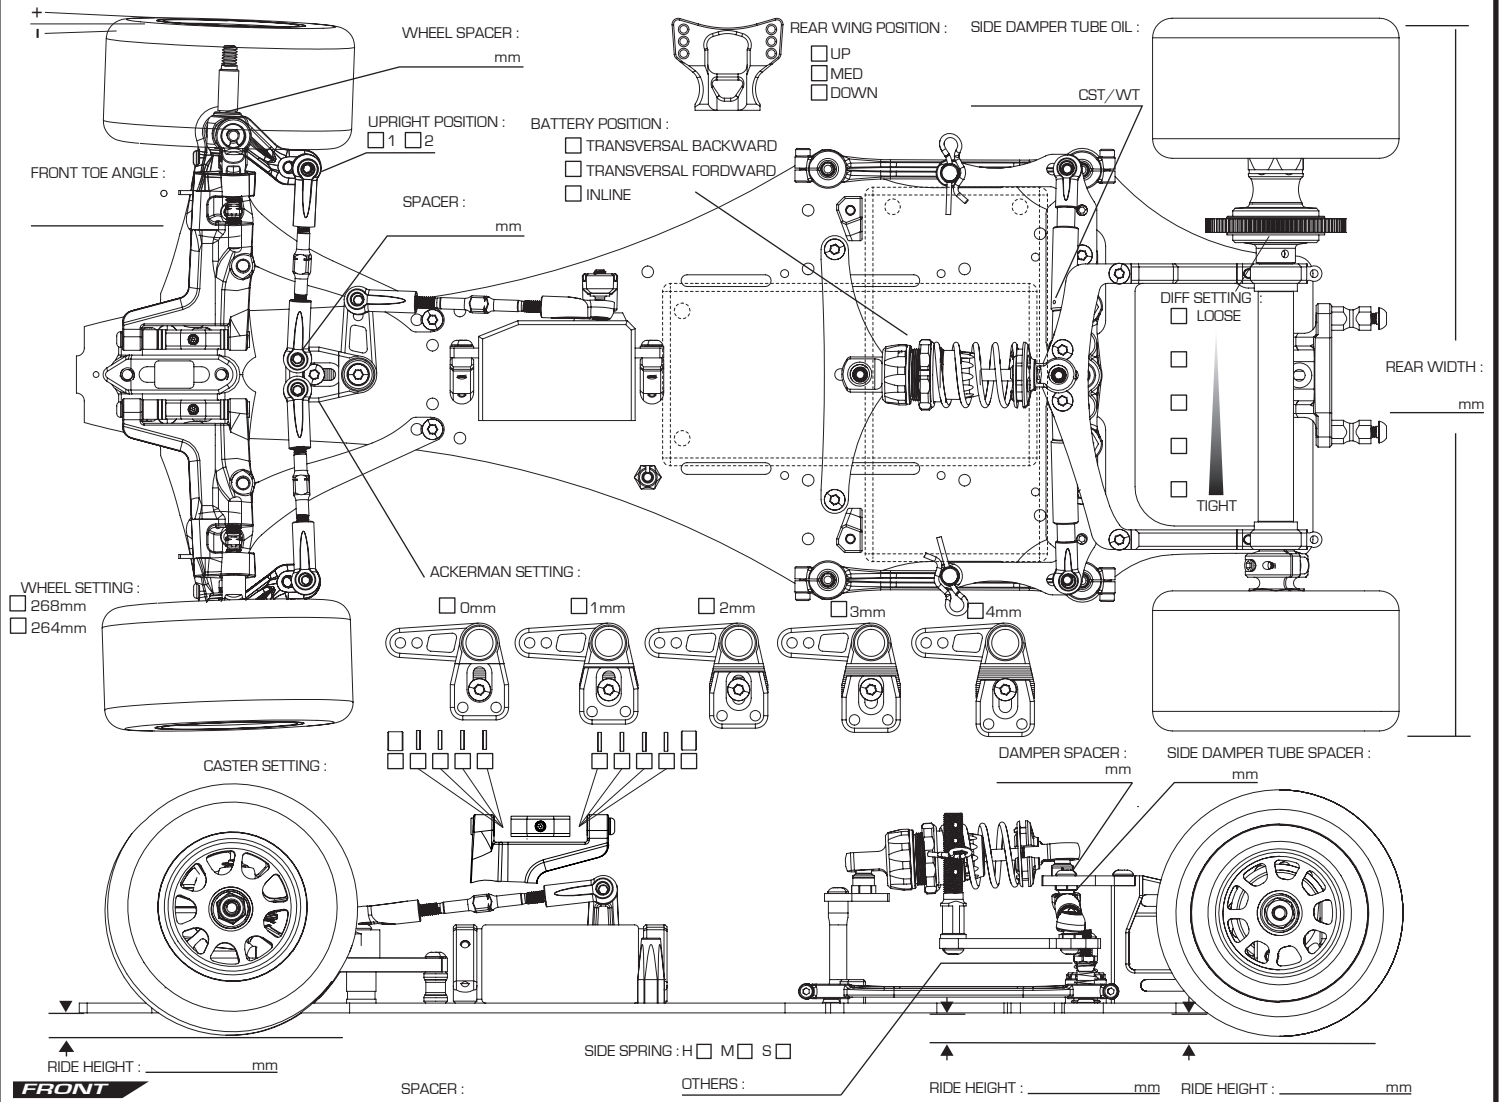

LIGHTNINGFXM

1/10 SCALE ELECTRIC COMPETITION FORMULA CAR KIT

SETUP SHEET

FRONT TIRES

TIRE : _____

DIAMETER : _____ mm

WHEEL : _____

TIRE TREATMENT : _____

TREATMENT TIME : _____

SURFACE TREATED : _____

NOTES : _____

REAR TIRES

TIRE : _____

DIAMETER : _____ mm

WHEEL : _____

TIRE TREATMENT : _____

TREATMENT TIME : _____

SURFACE TREATED : _____

NOTES : _____

REAR AXLE

1mm _____ pcs

0.5mm _____ pcs

MOTOR : _____ ROTOR : _____ TIMING : _____

SPUR : _____ PITCH/ T PINION : _____ PITCH/ T ROLLOUT : _____

ESC : _____ SETUP : _____ BATTERY : _____

STEERING EXPO : _____ BRAKE E.P. : _____ THROTTLE EXPO : _____

BODY : _____ WEIGHT : _____

REMARKS : _____