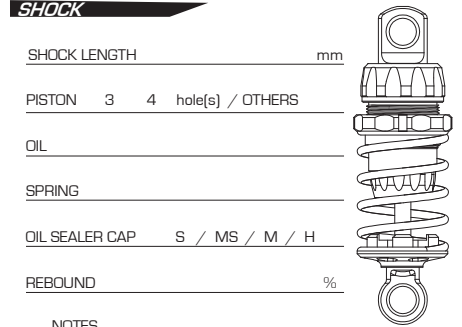

LIGHTNINGFXM

1/10 SCALE ELECTRIC COMPETITION FORMULA CAR KIT

SETUP SHEET

FRONT TIRES

TIRE : _____

DIAMETER : _____ mm

WHEEL : _____

TIRE TREATMENT : _____

TREATMENT TIME : _____

SURFACE TREATED : _____

NOTES : _____

REAR TIRES

TIRE : _____

DIAMETER : _____ mm

WHEEL : _____

TIRE TREATMENT : _____

TREATMENT TIME : _____

SURFACE TREATED : _____

NOTES : _____

REAR AXLE

1mm _____ pcs

0.5mm _____ pcs

MOTOR : _____ ROTOR : _____ TIMING : _____

SPUR : _____ PITCH/ T PINION : _____ PITCH/ T ROLLOUT : _____