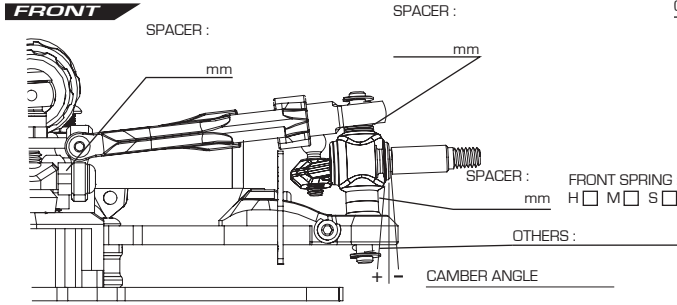

LIGHTNINGFXM

1/10 SCALE ELECTRIC COMPETITION FORMULA CAR KIT

SETUP SHEET

FRONT TIRES

TIRE : _____

DIAMETER : _____ mm

WHEEL : _____

TIRE TREATMENT : _____