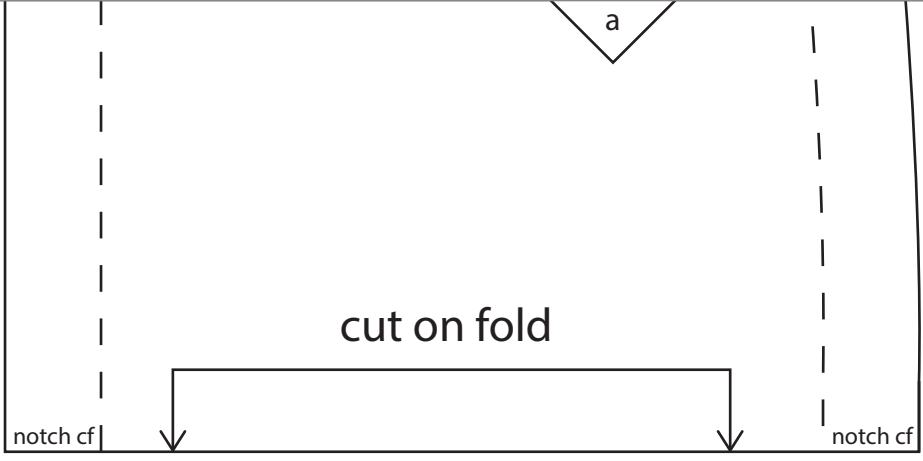

SIMPLIFI Scrub Cap Pattern

Side panel
CUT 1 on fold
1/2" SA

SIMPLIFI FABRIC

eco + organic

Check your printer is set to
NO SCALING or ACTUAL SIZE
and that this square measures

2" x 2"

when printed

For the **Band cut
2 rectangles 3" x 18"
or 1 rectangle at 3" x 35"

share your makes!
#simplifiscrubcap

a

SIMPLIFI

Scrub Cap Pattern

Top
CUT 1
1/2" SA

b

grainline

CF