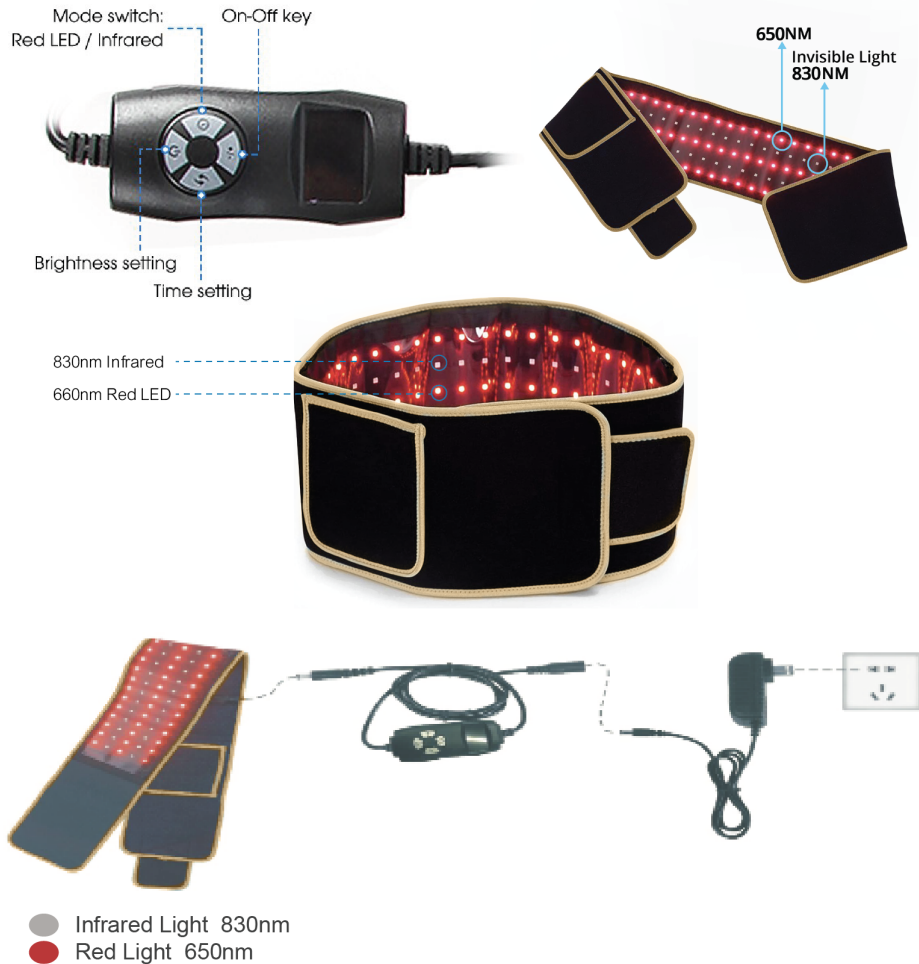

Size:	49.6 in x 7.08 in
Color:	Black and Blue
Led Number:	105 pcs (63 pcs 650 nm led, 42 pcs 830 nm led)
Power:	20W
Function:	Body Slim / Pain Relief
Custom:	Logo / Shape / Wavelength
Power Bank:	Support
LED Light Panel Size:	22.24 in x 5.51 in

## QI LITE™ RED LIGHT THERAPY BELT

LED Red Light + Infrared Therapy  
for Pain Relief and Weight Loss

NEAR INFRARED - INFRARED A (IR A)  
Usually use 650nm - 830nm

Invisible near infrared energy are absorbed by muscle, subcutaneous tissue, which results in THERMAL EFFECT your body responds to this radiation heat with increase blood flow, allowing the parts of the body to receive the oxygen and nutrients they need in order to function more effectively, regeneration is stimulated.

## Features:

1. Perfect performance for body treatments like weight loss and pain relief.
2. Portable design so you can use it in different situations.
3. 105 pcs led with wavelength 650nm red light and 830nm infrared light (this light can not see by our own eyes, but they can be lightened up, you can check with your phone camera).
4. Please press the on & off button for 1 seconds when using the switch.
5. We provide 1 year warranty for our belt.