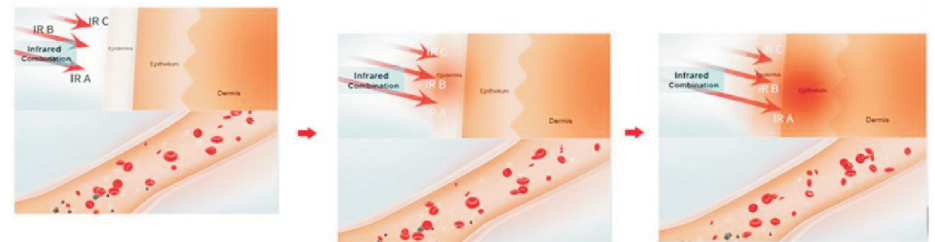

## QI LITE™ RED LIGHT THERAPY BELT

LED Red Light + Infrared Therapy  
for Pain Relief and Weight Loss

NEAR INFRARED - INFRARED A (IR A)  
Usually use 650nm - 830nm

Invisible near infrared energy are absorbed by muscle, subcutaneous tissue, which results in THERMAL EFFECT your body responds to this radiation heat with increase blood flow, allowing the parts of the body to receive the oxygen and nutrients they need in order to function more effectively, regeneration is stimulated.