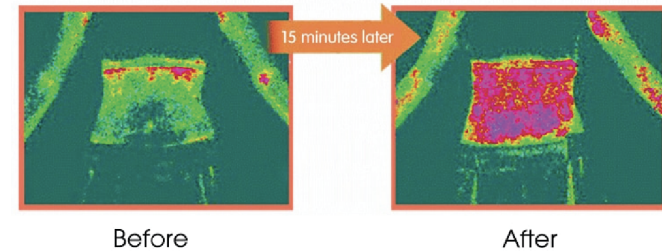

Product Use Effect

30min is equivalent to