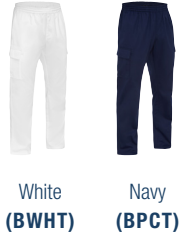

BPC6400 | ELASTIC WAIST CARGO PANTS

FEATURES

- / Elastic waist for extra comfort
- / Cargo pockets with touch tape closure
- / Side pockets

COLOURS

White (BWHT)
Navy (BPCT)

SIZES

72R - 112R
117S - 132S
Traditional Fit