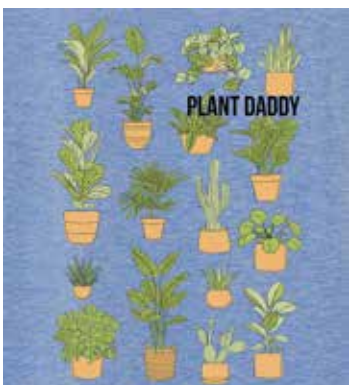

SALTY  
M6928  
MIDNIGHT NAVY

PLANT DADDY  
M6931  
TRI BLUE

DDL TACOS  
M6938  
BLACK

FOREVER ALONE  
M6924  
BLACK

DON'T BUG ME  
M6925  
ICE BLUE

SHOOK  
M6927  
ROYAL

PUGGLE IS REAL  
M6913  
TRI BLUE

POINTLESS  
M6909  
HEATHER BLACK