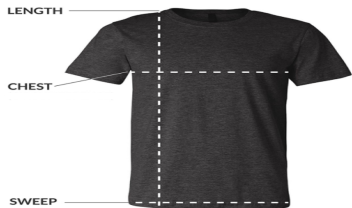

IND008Z Juniors Zip Hood

UNISEX SIZING CHART

Size	Body Length (in)	Chest Width (in)	Sleeve Length (in)	Body Length (cm)	Chest (cm)	Sleeve Length (cm)
S	23.5	19	33.25	60	49	85
M	24.5	20	34.25	63	51	87
L	25.5	21	35.25	65	54	90
XL	26.5	22	36.25	68	56	93
2XL	27.5	23	37.25	70	59	95