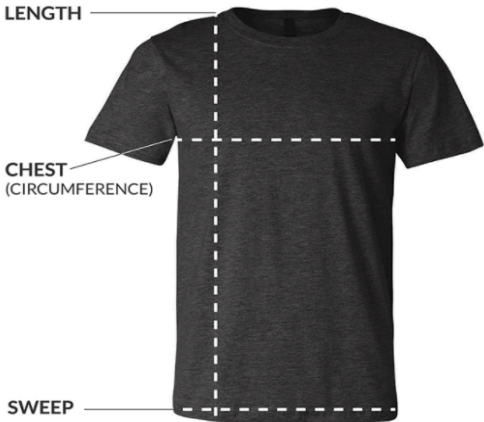

SS4500Z Mens Zip Hood

UNISEX SIZING CHART

Size	Body Length (in)	Chest Circ. (in)	Sleeve Length (in)	Body Length (cm)	Chest Circ. (rounded cm)	Sleeve Length (cm)
S	28.5	21	34.5	73	54	88
M	27.5	21	34.75	70	54	89
L	28.5	22	36	73	56	92
XL	29.5	23	37.25	75	59	95
2XL	30.5	24	38.5	78	61	98
3XL	33.5	28.5	39.5	86	73	101