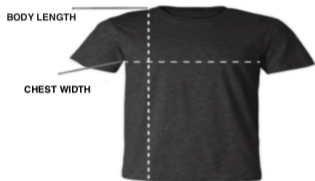

## Bella Canvas Jersey

### UNISEX SIZING CHART

**Chest Width**  
Measured across the chest and one inch below the armhole when laid flat

**Body Length**  
Measured from high point of shoulder to finished hem on back

SIZE	CHEST WIDTH		BODY LENGTH	
	inches	cm	inches	cm
XS	16.5	41.91	27	68.58
S	18	45.72	28	71.12
M	20	50.8	29	73.66
L	22	55.88	30	76.2
XL	24	60.96	31	78.74
2XL	26	66.04	32	81.28
3XL	28	71.12	33	83.82