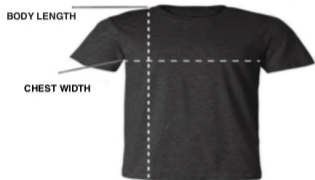

BELLA+CANVAS 3001CVC UNISEX JERSEY TEE

UNISEX SIZING CHART

Chest Width
Measured across the chest and one inch below the armhole when laid flat

Body Length
Measured from high point of shoulder to finished hem on back

SIZE	CHEST WIDTH		BODY LENGTH	
	inches	cm	inches	cm
XS	16.5	41.91	27	68.58
S	18	45.72	28	71.12
M	20	50.8	29	73.66
L	22	55.88	30	76.2
XL	24	60.96	31	78.74
2XL	26	66.04	32	81.28
3XL	28	71.12	33	83.82