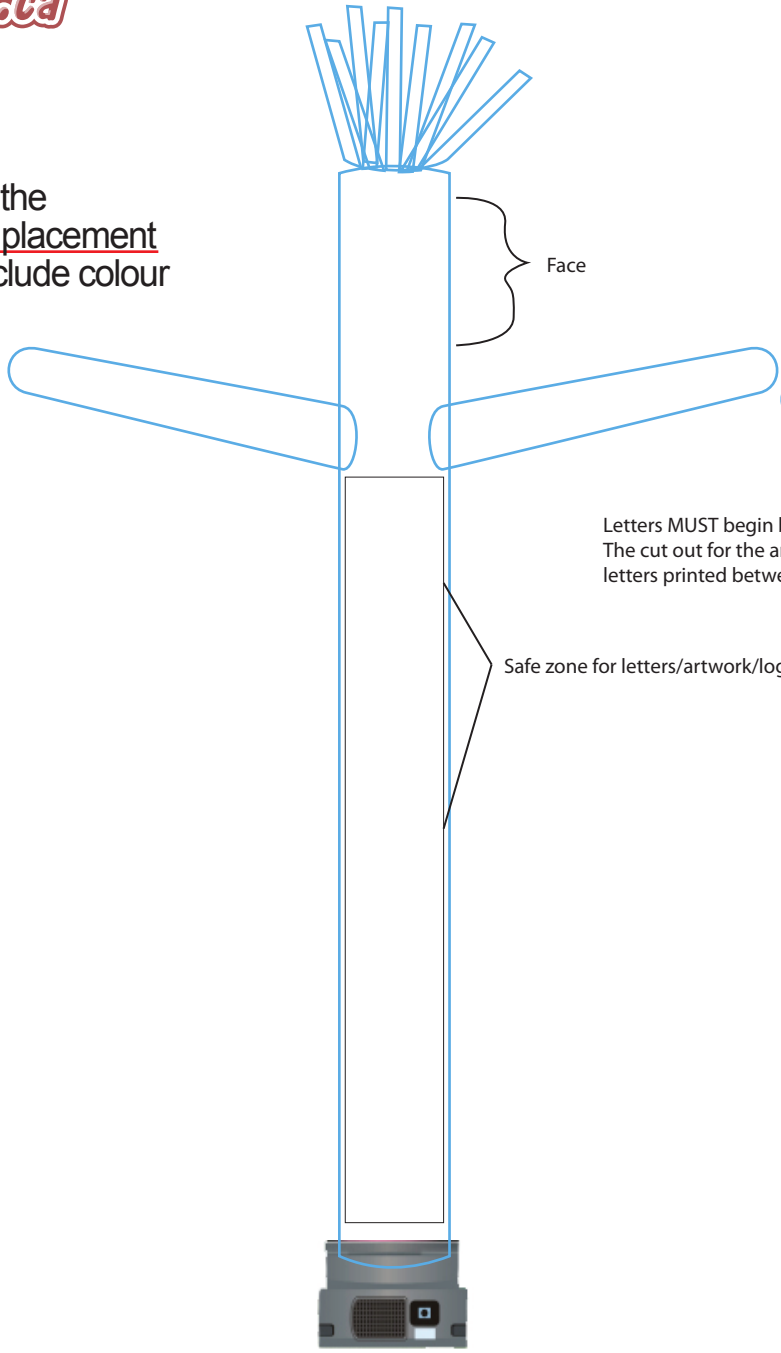

Dye Sublimated Air Dancer -
Customer layout pre-mock up

Please do a simple drawing of the layout you would like including placement of any logos or wording and include colour if applicable

Include any Pantone Colours

Body Colour -

Arm Colour -

Hair Colour -

Text Colour(s) -

Font -

Front

Back - Same as front ☐

Choose a Face:

CIRCLE YOUR CHOICE

A face is not required. You may have your own face or decide to use a logo instead. Mix and match eyes and mouth as required