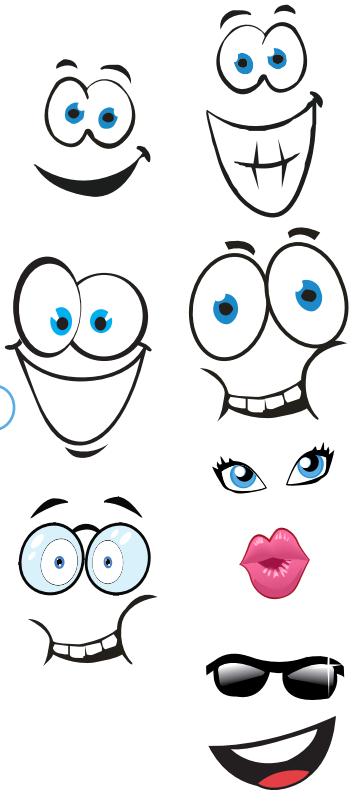

Dye Sublimated Air Dancer -
Customer layout pre-mock up

Please do a simple drawing of the layout you would like including placement of any logos or wording and include colour if applicable

Include any Pantone Colours

Body Colour -

Arm Colour -

Hair Colour -

Text Colour(s) -

Font -

Front

Back - Same as front

Choose a Face:

CIRCLE YOUR CHOICE

A face is not required. You may have your own face or decide to use a logo instead. Mix and match eyes and mouth as required