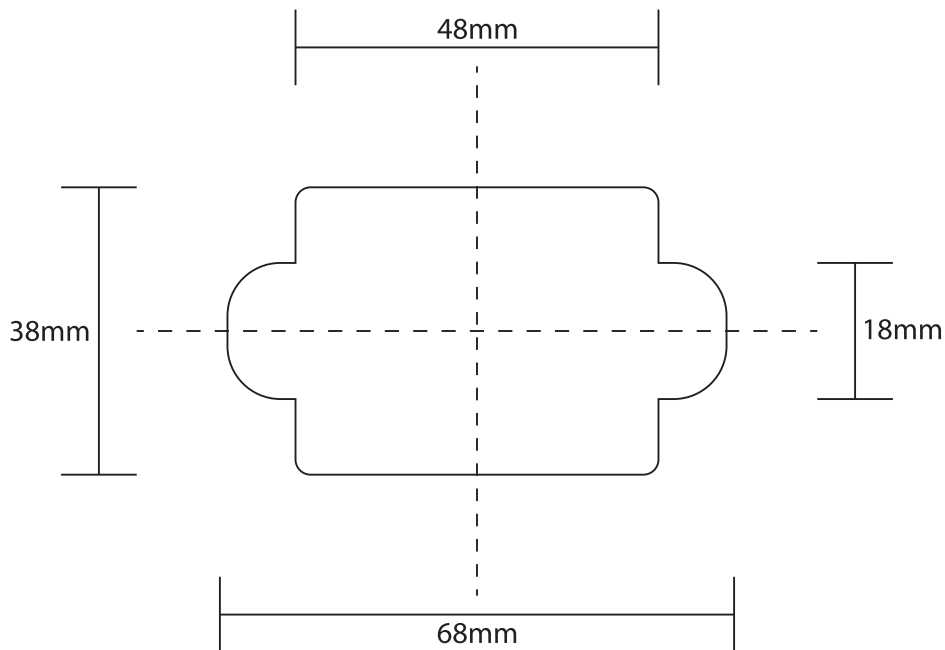

3 Pole Humbucker Cutout Template

For use with any of our 3-pole humbuckers

Either cut out for single use or adhere to MDF/Craftwood to create solid multiple use template.

MR
CIGAR BOX GUITAR EMPORIUM
WS

www.cbgeporium.com