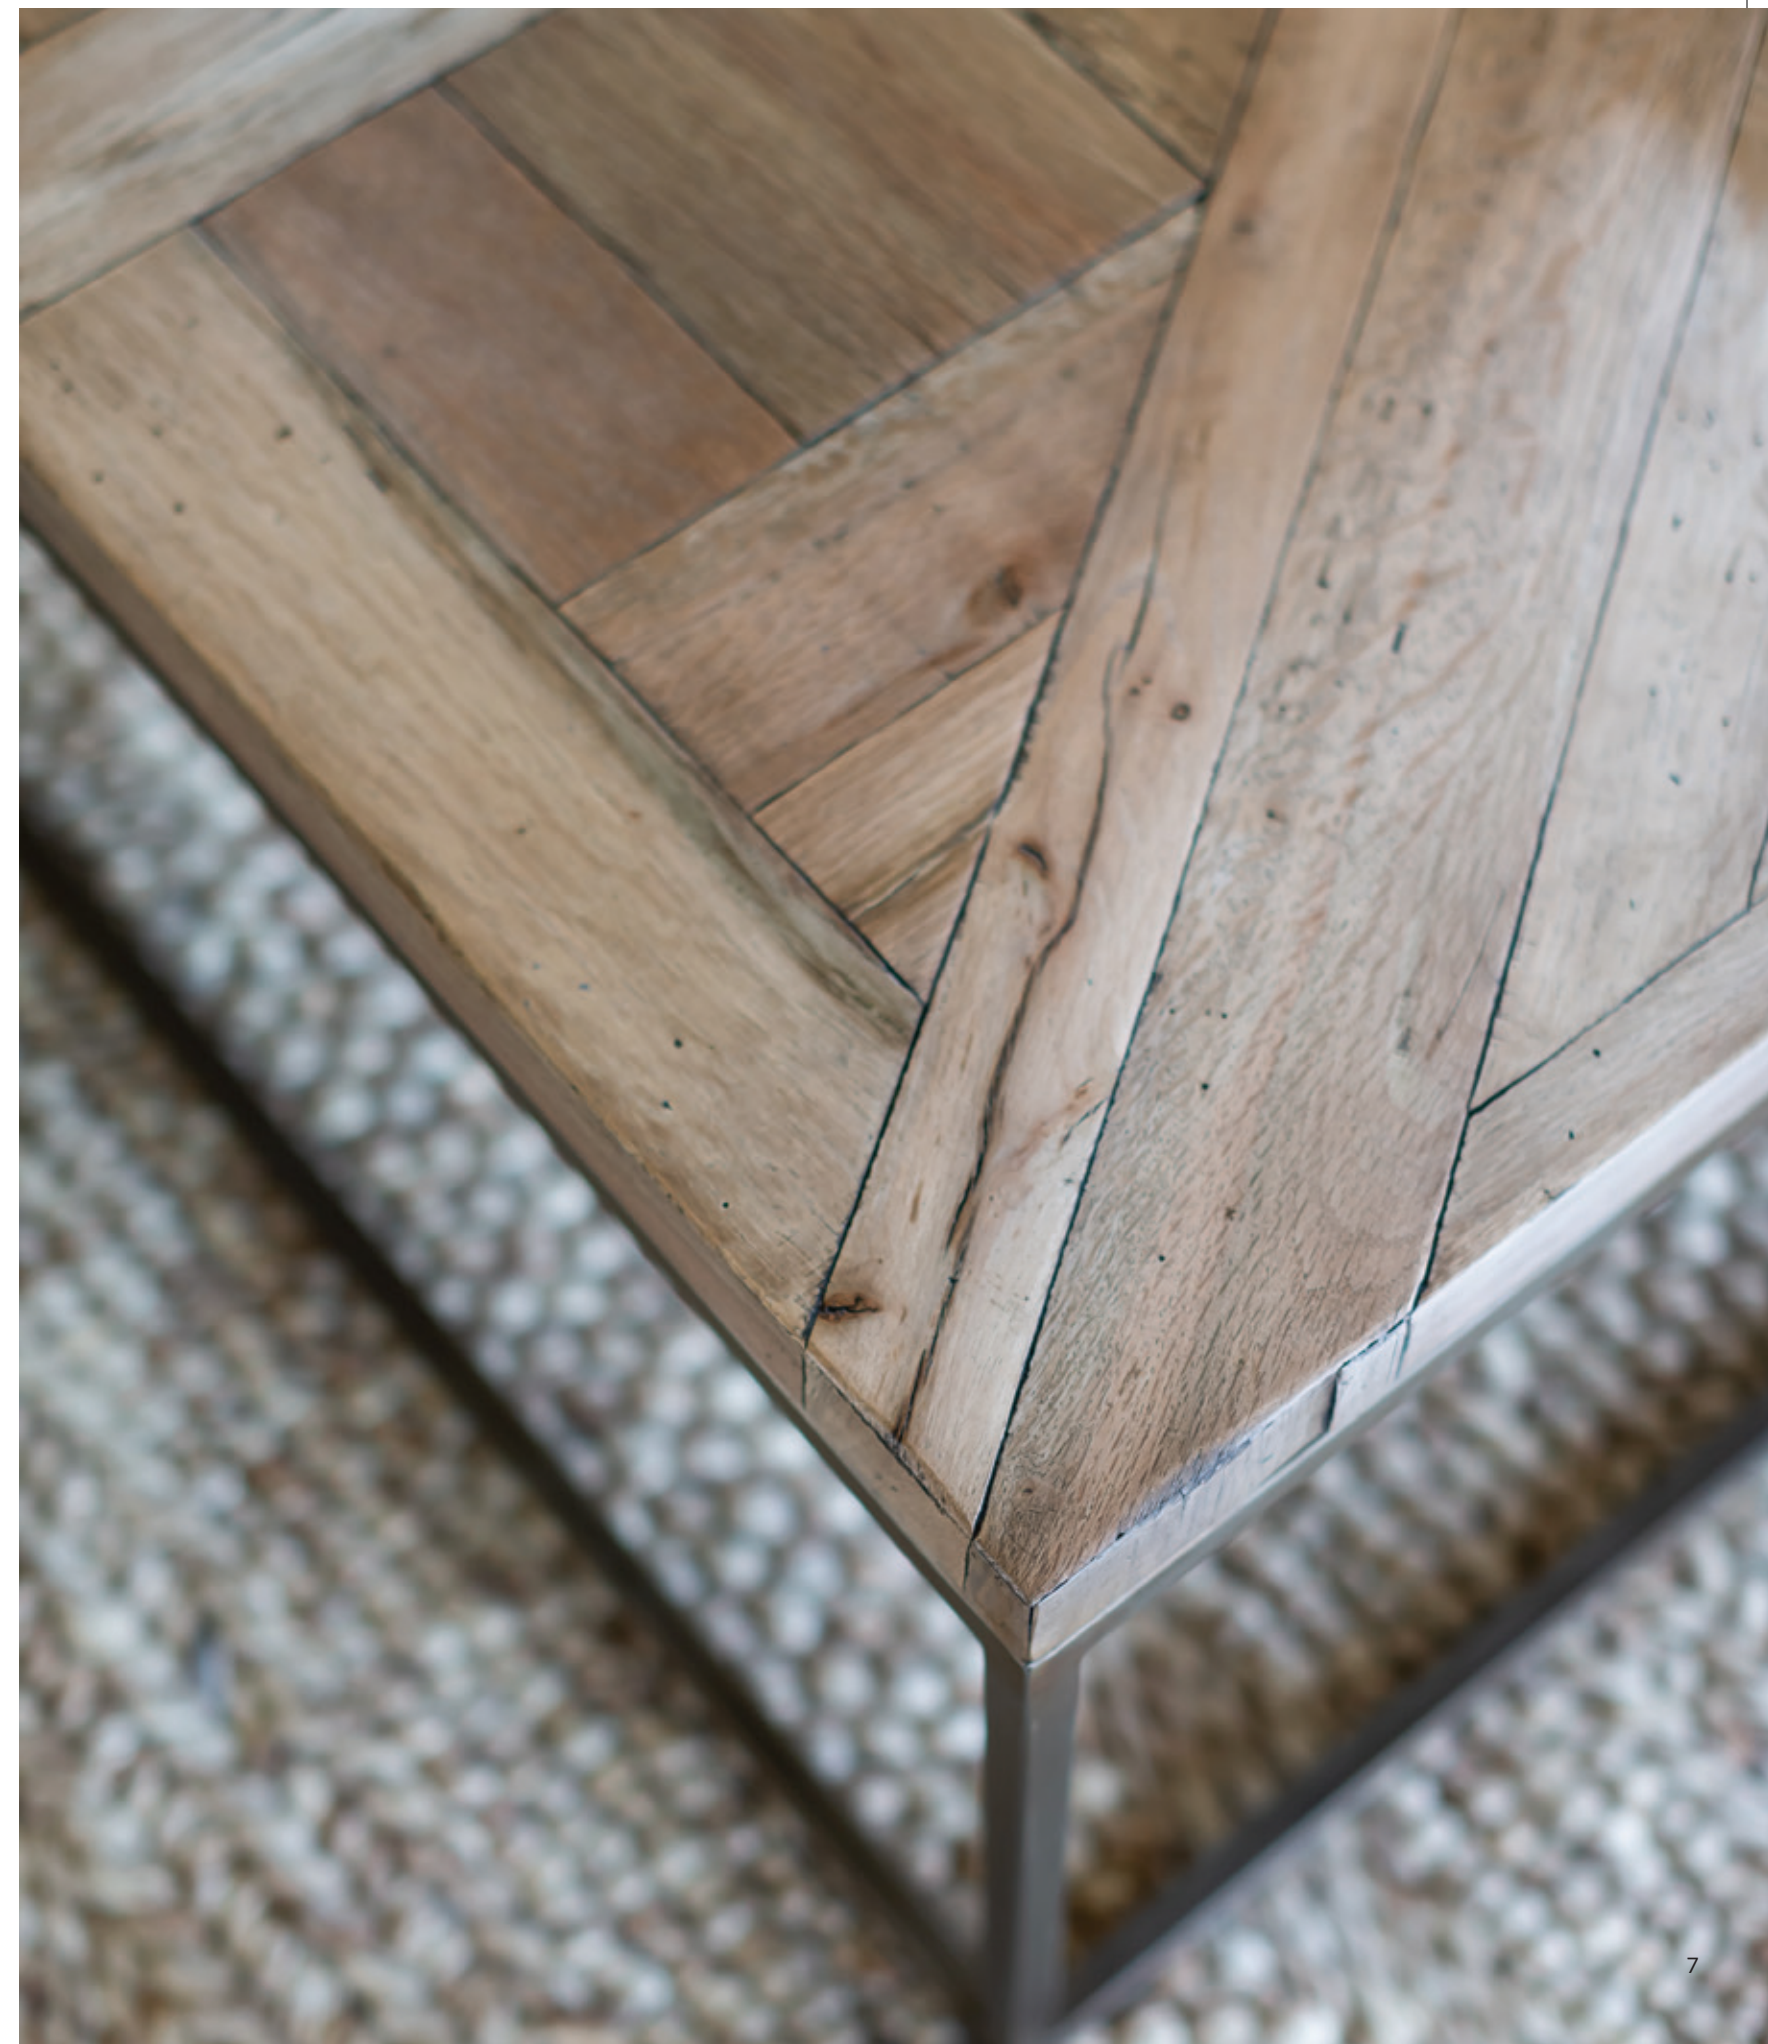

let the conversation begin

$2,695

Also available in square online

$2,195

$2,695

$2,595