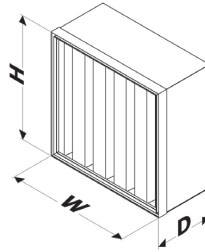

MVH SERIES GEL SEAL 11.5" DEEP FRAME

HEPA & ULPA FILTERS

| | |
|------------------------------|----------------------------------------------|
| Media | Micro Glass Fiber |
| Frame | Galvanized Steel, Aluminium, Stainless Steel |
| Final Pressure Drop | 2.4" w.g. |
| Operating Temperature | 176°F |
| Filter Efficiency | 95% @ 0.3µm - 99.999% @ 0.3µm |
| Gasket | Gel |
| Protection Grids | Optional |
| Separators | Hotmelt |

Applications

- Air conditioning systems (Hospitals, Laboratories, Museums)
- Industrial processes (Pharmaceutical, Food, Microelectronics)

Advantages

- Strong frame
- High flow applications

| Part Number | Nominal Size | | | Actual Size | | | Media Area (sq.ft) | Air Flow (cfm) | Pressure Drop (inches w. g.) |
|-------------|---------------|--------------|--------------|---------------|--------------|--------------|--------------------|----------------|------------------------------|
| | Height (inch) | Width (inch) | Depth (inch) | Height (inch) | Width (inch) | Depth (inch) | | | |